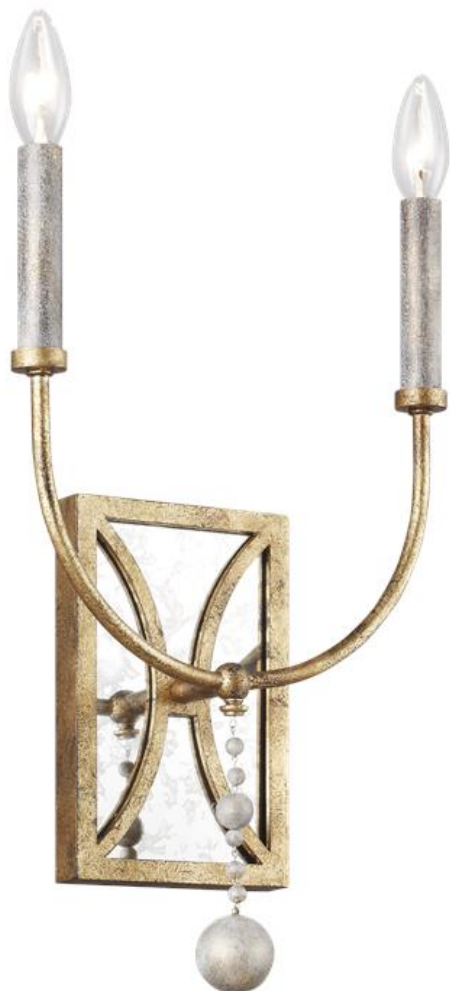

FEISS

EST. 1955

WB1920ADB: Double Sconce

Dimensions:

Width: 10 1/2" **Extends:** 3 3/4"
Height: 16 1/2" **Wire:** 8" (color/Black/White)
Weight: 2.7 lbs. **Mounting Proc.:** Wall / Bath
Connection: Mounted To Box

Bulbs:

2 - Candelabra Torpedo 60w Max. 120v - Not included

Material List:

1 Body - Steel - Antique Gild

Safety Listing:

Safety Listed for Damp Locations
 Safety Listed for Damp Locations

Instruction Sheets:

Trilingual (English, Spanish, and French) (WB1920)

Collection: Marielle

Featured in the decorative Marielle collection

2 Torpedo Candelabra 60 watt light bulbs

ETL listed for damp locations

A great choice for your do-it-yourself project

Decorative antique gild finish to accent and brighten your room

UPC #: 014817592191

Finish: Antique Gild (ADB)

Backplate / Canopy Details:

Type	Height / Length	Width	Depth	Diameter	Outlet Box Up	Outlet Box Down
Back Plate	8	5	1		10 5/8	