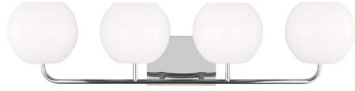

## GLV1014CH: Extra Large Vanity

### Dimensions:

**Width:** 34.0"  
**Height:** 8.62"

**Extends:** 8'  
**Wire:** 8" (color;Black/White)  
**Mounting Proc.:** Cap Nuts  
**Connection:** Mounted To Box

### Material List:

1 Body - Steel - Chrome