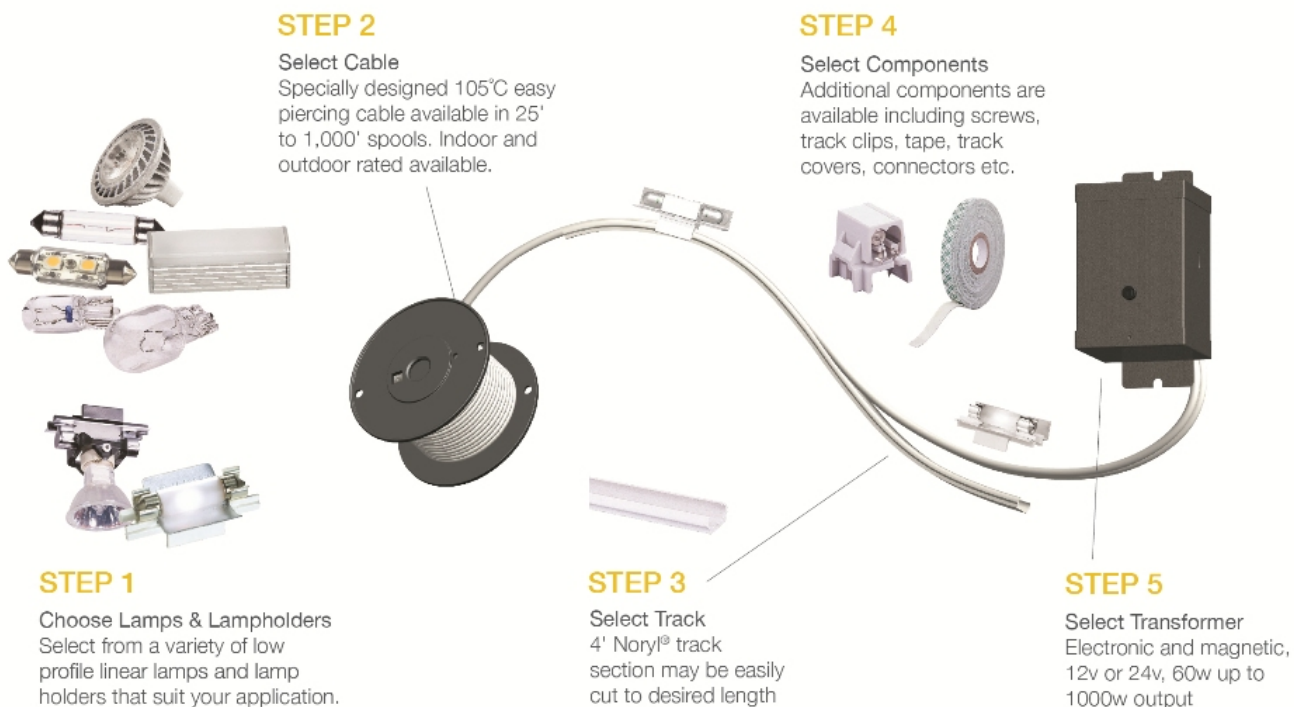

Component Diagram:

7400 Linder Ave. | Skokie, Illinois 60077 | 800-347-5483
© 2013 Sea Gull Lighting LLC, a Generation Brands Company.