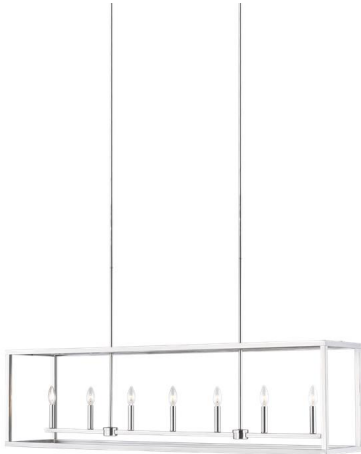

Life Illuminated | Since 1919

6634507EN-962: Long Seven Light Island Pendant

Dimensions:

Length: 54" **Overall Height:** 59 1/8"
Width: 12" **Wire:** 120" (color/Clear Silver)
Height: 15" **Mounting Proc.:** Cap Nuts
Weight: 19.2 lbs. **Connection:** Mounted To Box

Bulbs:

7 - LED Candelabra Torpedo 3.5w Max. 120v - included

Features:

- Clear bulb(s) recommended for this fixture
- ENERGY STAR® Qualified
- LED Bulbs are an efficient, versatile and durable light source that deliver exceptional performance.
- Meets Title 24 energy efficiency standards
- Title 24 compliant when used with included Joint Appendix (JA8) approved lamp.

Material List:

- 1 Body - Steel - Brushed Nickel
- 2 6" Stem - Steel - Brushed Nickel
- 6 12" Stem - Steel - Brushed Nickel

Safety Listing:

Safety Listed for Damp Locations

Instruction Sheets:

Trilingual (English, Spanish, and French) (990P6634506-MOF)

Collection: Moffet Street

UPC #: 785652082306

Finish: Brushed Nickel (962)

Backplate / Canopy Details:

Type	Height / Length	Width	Depth	Diameter	Outlet Box Up	Outlet Box Down
Canopy	3/4	25 1/8	5 7/8			

Replacement Bulb Data: