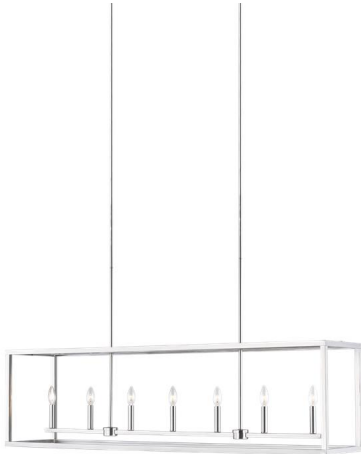

6634507-962: Long Seven Light Island Pendant

Collection: Moffet Street

UPC #:785652078125

Finish: Brushed Nickel (962)

Dimensions:

Length: 54" **Overall Height:** 59 1/8"
Width: 12" **Wire:** 120" (color/Clear Silver)
Height: 15" **Mounting Proc.:** Cap Nuts
Weight: 19.2 lbs. **Connection:** Mounted To Box

Bulbs:

7 - Candelabra Torpedo 60w Max. 120v - Not included

Features:

- Clear bulb(s) recommended for this fixture
- Easily converts to LED with optional replacement lamps
- Meets Title 24 energy efficiency standards
- Title 24 compliant if used with Joint Appendix (JA8) approved light bulbs listed in the California Energy Commission Appliance database.

Material List:

- 1 Body - Steel - Brushed Nickel
- 2 6" Stem - Steel - Brushed Nickel
- 6 12" Stem - Steel - Brushed Nickel

Safety Listing:

Safety Listed for Damp Locations

Instruction Sheets:

Trilingual (English, Spanish, and French) (990P6634506-MOF)

Backplate / Canopy Details:

Type	Height / Length	Width	Depth	Diameter	Outlet Box Up	Outlet Box Down
Canopy	3/4	25 1/8	5 7/8			

Shipping Information:

Package Type	Product #	Quantity	UPC	Length	Width	Height	Cube	Weight	Fr. Class	UPS Ship
Individual	6634507-962	1	785652078125	60	18.25	21.75	13.783	30.4	250	Yes