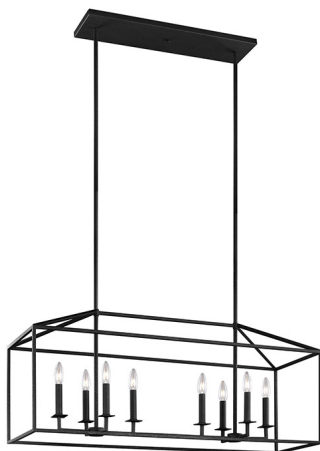

**6615008EN-839: Eight Light Island Pendant**

**Dimensions:**

<b>Length:</b>	40"	<b>Overall Height:</b>	60 3/4"
<b>Width:</b>	12"	<b>Wire:</b>	120" (color/Black)
<b>Height:</b>	16 3/4"	<b>Mounting Proc.:</b>	Single Cap Nut
		<b>Connection:</b>	Mounted To Box

**Bulbs:**

8 - LED Candelabra Torpedo 3.5w Max. 120v - included

**Features:**

- ENERGY STAR® Qualified
- LED Bulbs are an efficient, versatile and durable light source that deliver exceptional performance.

**Collection:** Perryton

**UPC #:**785652031588

**Finish:** Blacksmith (839)

**Backplate / Canopy Details:**

Type	Height / Length	Width	Depth	Diameter	Outlet Box Up	Outlet Box Down
Canopy	24	5 3/4	3/4			

**Replacement Bulb Data:**

Product #		Type	Base	Watts	Watts Consumed	Volts	Hours	Lumens	Temp (°K)	CRI
LTB10C35027CB	Clear Glass Lens	Torpedo	E12 Candelabra	3.5	3.5	120v	25000	350	2700	90

**Shipping Information:**

Package Type	Product #	Quantity	UPC	Length	Width	Height	Cube	Weight	Fr. Class	UPS Ship
Individual	6615008EN-839	1	785652031588	42.75	15	20.75		1	100	Yes