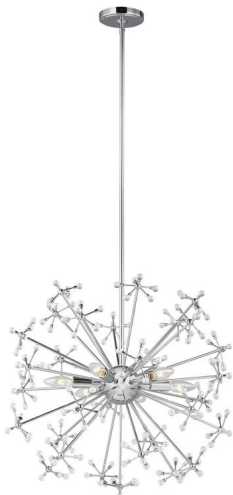

GENERATION LIGHTING

6580506-05: Six Light Pendant

Collection: Davi

UPC #: 785652071041

Finish: Chrome (05)

Dimensions:

Diameter: 24 7/8"

Height: 20 3/8"

Weight: 9.57 lbs.

Overall Height: 58"

Wire: 120" (color/Clear Silver)

Mounting Proc.: Screw Collar - Stem

Connection: Mounted To Box

Bulbs:

6 - Candelabra Torpedo 60w Max. 120v - Not included

Features:

- Clear bulb(s) recommended for this fixture
- Easily converts to LED with optional replacement lamps
- Sloped ceiling mounting hardware included
- Meets Title 24 energy efficiency standards
- Title 24 compliant if used with Joint Appendix (JA8) approved light bulbs listed in the California Energy Commission Appliance database.

Material List:

1 Body - Steel - Chrome

1 6" Stem - Steel - Chrome

3 12" Stem - Steel - Chrome

Safety Listing:

Safety Listed for Damp Locations

Instruction Sheets:

Trilingual (English, Spanish, and French) (990P6580506-DAV)