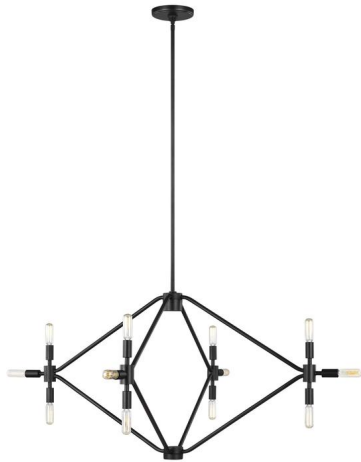

5206712-112: Large Twelve Light Chandelier

Collection: Wyn

UPC #:785652077517

Finish: Midnight Black (112)

Dimensions:

Length: 40" **Overall Height:** 64"
Width: 40" **Wire:** 120" (color/Black)
Height: 20" **Mounting Proc.:** Screw Collar - Stem
Weight: 12.75 lbs. **Connection:** Mounted To Box

Bulbs:

12 - Candelabra Torpedo 60w Max. 120v - Not included
 0 - Candelabra T6 Tubular 60w Max. 120v - Not included

Features:

- Clear bulb(s) recommended for this fixture
- Easily converts to LED with optional replacement lamps
- Sloped ceiling mounting hardware included
- Meets Title 24 energy efficiency standards
- Title 24 compliant if used with Joint Appendix (JA8) approved light bulbs listed in the California Energy Commission Appliance database.

Material List:

1 Body - Steel - Midnight Black
 1 6" Stem - Steel - Midnight Black
 3 12" Stem - Steel - Midnight Black

Safety Listing:

Safety Listed for Damp Locations

Instruction Sheets:

English (990P5_06712-WYZ)
 Trilingual (English, Spanish, and French) (990P5_06712-WYN)

Backplate / Canopy Details:

Type	Height / Length	Width	Depth	Diameter	Outlet Box Up	Outlet Box Down
Canopy	3/4			5		

Shipping Information:

Package Type	Product #	Quantity	UPC	Length	Width	Height	Cube	Weight	Fr. Class	UPS Ship
Individual	5106712-112	1	785652077517	45.75	27	9.5	6.791	17.7	250	Yes