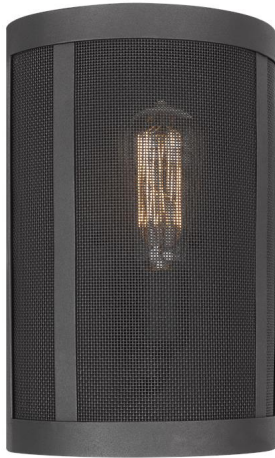

GENERATION LIGHTING

4128501EN7-12: One Light Wall / Bath Sconce

Dimensions:

Width: 8" **Extends:** 3 7/8"
Height: 12" **Wire:** 6 1/2" (color/Black/White)
Weight: 3.5 lbs. **Mounting Proc.:** Cap Nuts
Connection: Mounted To Box

Bulbs:

1 - LED Medium A19 8.5w Max. 120v - included

Features:

- Meets American with Disabilities Act standard extension requirements
- ENERGY STAR® Qualified
- LED Bulbs are an efficient, versatile and durable light source that deliver exceptional performance.
- Meets Title 24 energy efficiency standards
- Title 24 compliant when used with included Joint Appendix (JA8) approved lamp.

Collection: Gereon

UPC #: 785652069208

Finish: Black (12)

Material List:

1 Body - Steel - Black

Safety Listing:

Safety Listed for Damp Locations

Instruction Sheets:

Trilingual (English, Spanish, and French) (990W4128501-GER)

Backplate / Canopy Details:

Type	Height / Length	Width	Depth	Diameter	Outlet Box Up	Outlet Box Down
Back Plate	11 7/8	7 3/4	5/8		6	

Replacement Bulb Data: