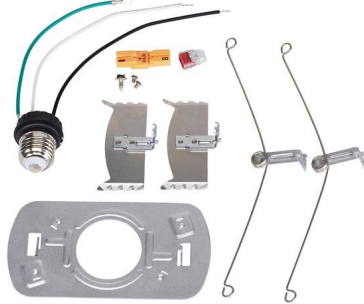

## 14795: 6in Traverse Lyte Retrofit Kit 10 PACK

### Dimensions:

**Diameter:** 6"

**Height:** 1"

**Weight:** 0.1 lbs.

### Material List:

- 2 Torsion Spring - Steel - Undefined
- 1 Socket Adaptor - ABS Plastic - Undefined
- 2 Quick Connect - ABS Plastic - Undefined
- 1 Mounting Plate - Steel - Undefined
- 2 Torsion Clip - Steel - Undefined