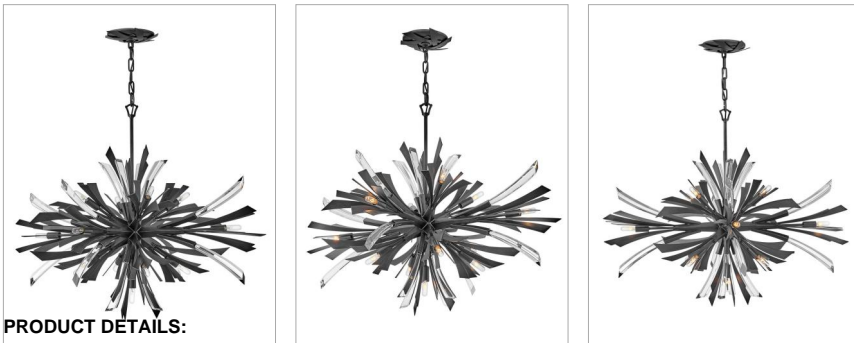

VIDA

FR40906BGR

LARGE SINGLE TIER CHANDELIER

Vida's modern design bursts with a flourishing style that is both highly dramatic and finely sculpted. A statement piece with crystal accents and unique canopy detailing, Vida injects a thrilling dash of contemporary inspiration to its surroundings.

DETAILS	
FINISH:	Brushed Graphite
MATERIAL:	Steel
SLOPE DEGREE:	90
DIMMABLE:	No

DIMENSIONS	
WIDTH:	36"
HEIGHT:	27.8"
DEPTH:	27.8
WEIGHT:	24.3lb

LIGHT SOURCE	
LIGHT SOURCE:	Socketed
WATTAGE:	13-5w Cand. LED, 60w Equiv.
VOLTAGE:	120v

MOUNTING	
CANOPY:	6.5" Dia.
LEAD WIRE:	1 X 144"

SHIPPING	
CARTON LENGTH:	32.5
CARTON WIDTH:	32.5
CARTON HEIGHT:	28
CARTON WEIGHT:	41.8

PRODUCT DETAILS:

- This item may be hung on a sloped ceiling
- Suitable for use in dry (indoor) locations as defined by NEC and CEC. Meets United States UL Underwriters Laboratories & CSA Canadian Standards Association Product Safety Standards.
- Merging the best of traditional and modern elements with a sophisticated and streamlined look