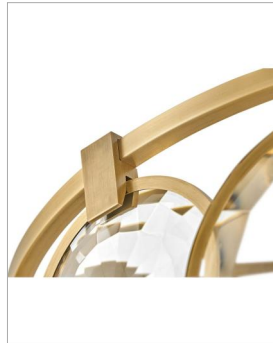

NALA

FR31263HBR

SMALL CONVERTIBLE CHANDELIER

Nala is striking from any angle with a traditional silhouette and elegant eye-catching details. Multi-faceted, optic-crystal lenses surround the circular frame and attach with cast clips in Heritage Brass and Black finishes.

DETAILS	
FINISH:	Heritage Brass
MATERIAL:	Steel
GLASS:	Optic Crystal
SLOPE DEGREE:	90
DIMMABLE:	No

DIMENSIONS	
WIDTH:	21.8"
HEIGHT:	10.8"
WEIGHT:	33lb

LIGHT SOURCE	
LIGHT SOURCE:	Socketed
WATTAGE:	5-5w Cand. LED, 60w Equiv.
VOLTAGE:	120v

MOUNTING	
CANOPY:	5" Dia.
LEAD WIRE:	1 X 120"
MAX HEIGHT:	45.8

SHIPPING	
CARTON LENGTH:	22.4
CARTON WIDTH:	22.4
CARTON HEIGHT:	25.6
CARTON WEIGHT:	41.8

PRODUCT DETAILS:

- This item may be hung on a sloped ceiling
- This fixture includes multiple down stems in various lengths to customize the installation height of the fixture, including one 6" stem and two 12" stems
- Convertible fixture can be hung as a pendant or semi-flush mount
- Suitable for use in dry (indoor) locations as defined by NEC and CEC. Meets United States UL Underwriters Laboratories & CSA Canadian Standards Association Product Safety Standards.
- Classic, elegant lines and timeless details enhance a traditional space