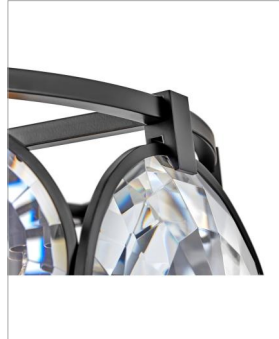

## FR31263BLK

### SMALL CONVERTIBLE CHANDELIER

Nala is striking from any angle with a traditional silhouette and elegant eye-catching details. Multi-faceted, optic-crystal lenses surround the circular frame and attach with cast clips in Heritage Brass and Black finishes.

DETAILS	
FINISH:	Black*
MATERIAL:	Steel
GLASS:	Optic Crystal
SLOPE DEGREE:	90
DIMMABLE:	No

DIMENSIONS	
WIDTH:	21.8"
HEIGHT:	10.8"
WEIGHT:	33lb

LIGHT SOURCE	
LIGHT SOURCE:	Socketed
WATTAGE:	5-5w Cand. LED, 60w Equiv.
VOLTAGE:	120v

#### PRODUCT DETAILS:

- This item may be hung on a sloped ceiling
- This fixture includes multiple down stems in various lengths to customize the installation height of the fixture, including one 6" stem and two 12" stems
- Convertible fixture can be hung as a pendant or semi-flush mount
- Suitable for use in dry (indoor) locations as defined by NEC and CEC. Meets United States UL Underwriters Laboratories & CSA Canadian Standards Association Product Safety Standards.
- Classic, elegant lines and timeless details enhance a traditional space