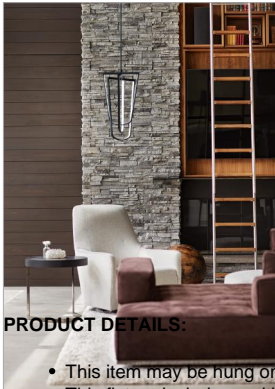

ONYX

FR31037BLK

MEDIUM ADJUSTABLE PENDANT

Onyx makes a sculptural statement with a minimalist frame and discretely hidden LEDs, each lit from within to create a modern work of art. Bold and striking, Onyx casts strong and dimmable light in any space.

DETAILS	
FINISH:	Black*
MATERIAL:	Steel
SLOPE DEGREE:	90
DIMMABLE:	YES - CL TYPE DIMMER (SSL7A)

DIMENSIONS	
WIDTH:	14.5"
HEIGHT:	26.8"
DEPTH:	14.5
WEIGHT:	9.8lb

LIGHT SOURCE	
LIGHT SOURCE:	Integrated LED
LED NAME:	ES-FS2216C
WATTAGE:	70w LED *Included
VOLTAGE:	120v/277v
COLOR TEMP:	3000
LUMENS:	6000
CRI:	94
INCANDESCENT EQUIVALENCY:	6 x 75w
DIMMABLE:	YES - CL TYPE DIMMER (SSL7A)

MOUNTING	
CANOPY:	10" Dia.
LEAD WIRE:	1 X 120"
MAX HEIGHT:	62

SHIPPING	
CARTON LENGTH:	29.1
CARTON WIDTH:	16.9
CARTON HEIGHT:	8.3
CARTON WEIGHT:	12.8