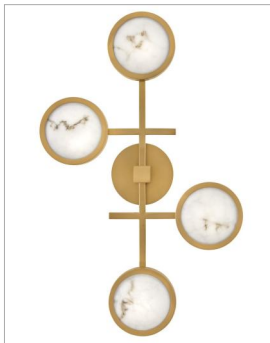

CAVA

FR31013LCB

LARGE FLUSH MOUNT

Cava's distinctive yet fashionable shape provides versatility for interior settings ranging from modern to transitional. Cloudstone shades - with metal reflector plates to beautifully reflect light - adorn an elegantly elongated design finished in Lacquered Brass or Black Oxide.

DETAILS

FINISH:	Lacquered Brass
MATERIAL:	Steel
GLASS:	Cloudstone
DIMMABLE:	YES - CL TYPE DIMMER (SSL7A)

DIMENSIONS

WIDTH:	30"
HEIGHT:	4.3"
DEPTH:	19
WEIGHT:	6.8lb

LIGHT SOURCE

LIGHT SOURCE:	Integrated LED
LED NAME:	ER2G16W7
WATTAGE:	64w LED *Included
VOLTAGE:	120v
COLOR TEMP:	3000
CRI:	95
INCANDESCENT EQUIVALENCY:	4 x 100w
DIMMABLE:	YES - CL TYPE DIMMER (SSL7A)

MOUNTING

CANOPY:	5" Dia.
---------	---------

SHIPPING

CARTON LENGTH:	5.1
CARTON WIDTH:	32.5
CARTON HEIGHT:	32.8
CARTON WEIGHT:	9.5

PRODUCT DETAILS:

- Suitable for use in dry (indoor) locations as defined by NEC and CEC. Meets United States UL Underwriters Laboratories & CSA Canadian Standards Association Product Safety Standards.
- 5" dia. back plate with 4.25" ext. and 9.5" TTO when mounted as a wall sconce
- LED components carry a 5-year limited warranty
- Bold silhouette with dramatic details creates a modern statement