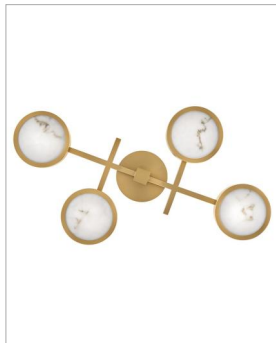

CAVA

FR31013LCB

LARGE FLUSH MOUNT

Cava's distinctive yet fashionable shape provides versatility for interior settings ranging from modern to transitional. Cloudstone shades - with metal reflector plates to beautifully reflect light - adorn an elegantly elongated design finished in Lacquered Brass or Black Oxide.

DETAILS

FINISH:	Lacquered Brass
MATERIAL:	Steel
GLASS:	Cloudstone
DIMMABLE:	YES - CL TYPE DIMMER (SSL7A)

DIMENSIONS

WIDTH:	30"
HEIGHT:	4.3"
DEPTH:	19
WEIGHT:	6.8lb

LIGHT SOURCE

LIGHT SOURCE:	Integrated LED
LED NAME:	ER2G16W7
WATTAGE:	64w LED *Included
VOLTAGE:	120v
COLOR TEMP:	3000
CRI:	95
INCANDESCENT EQUIVALENCY:	4 x 100w
DIMMABLE:	YES - CL TYPE DIMMER (SSL7A)

MOUNTING

CANOPY:	5" Dia.
---------	---------

SHIPPING

CARTON LENGTH:	5.1
CARTON WIDTH:	32.5
CARTON HEIGHT:	32.8
CARTON WEIGHT:	9.5

PRODUCT DETAILS:

- Suitable for use in dry (indoor) locations as defined by NEC and CEC. Meets United States UL Underwriters Laboratories & CSA Canadian Standards Association Product Safety Standards.
- 5" dia. back plate with 4.25" ext. and 9.5" TTO when mounted as a wall sconce
- LED components carry a 5-year limited warranty
- Bold silhouette with dramatic details creates a modern statement