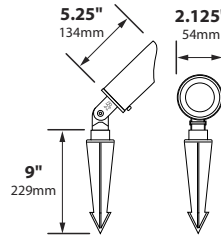

SOCKET: High temperature ceramic GU5.3 bi-pin with 250°C silicone lead wires

WIRING: Black 3 foot 18/2 zip cord from base of fixture (12v only)
 For 25 foot 16/2 fixture lead wire add -25F to catalog number.

RXD-02-COP

RXD-02-CAM

ORDERING INFORMATION

CATALOG NO.	DESCRIPTION	LAMP	SHIP WEIGHT
RXD-02-COP	Copper Bullet	20w MR16 FL(BAB)	3.0 lbs.
RXD-02-BLT	Aluminum Bullet	20w MR16 FL(BAB)	3.0 lbs.

LAMP AND STAKE **INSTALLED** TO SAVE YOU TIME AND MONEY