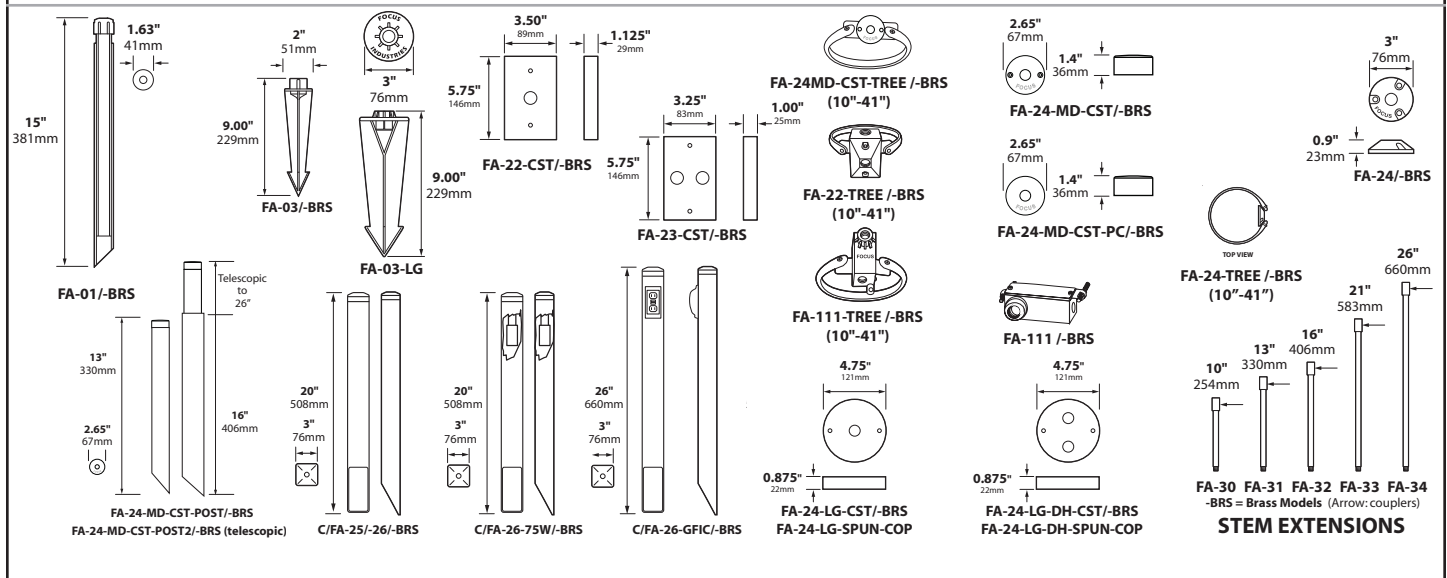

RXD-01-BRS

IP65

ORDERING INFORMATION

CATALOG NO.	DESCRIPTION	LAMP	SHIP WEIGHT
RXD-01-BRS	Cast Brass Bullet	20w MR16 FL(BAB)	3.0 lbs.

LAMP AND STAKE **INSTALLED** TO SAVE YOU TIME AND MONEY

MOUNTING ACCESSORIES