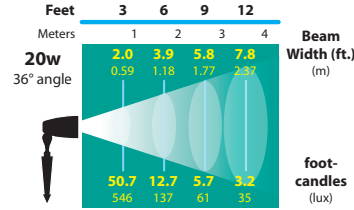

FL-13-BAB-FG