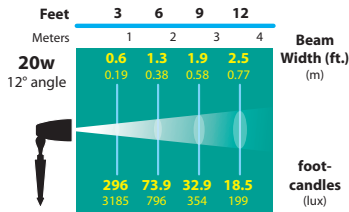

FOCUS INDUSTRIES INC.®
25301 COMMERCENTRE DRIVE
LAKE FOREST, CA 92630

www.focusindustries.com
sales@focusindustries.com
(949) 830-1350 • FAX (949) 830-3390

LIGHT DISTRIBUTIONS AND PHOTOMETRICS

FL-13W-FG

FL-13-BAB-FG