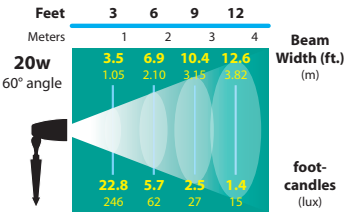

FL-13-VWFL-FG