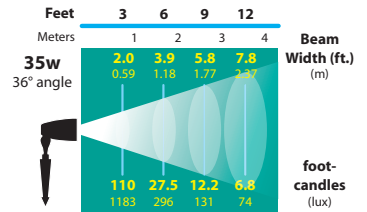

FL-15-FMW-FG
FL-15-FMW-ULTRA