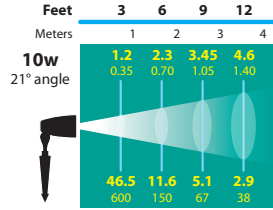

LIGHT DISTRIBUTIONS AND PHOTOMETRICS

FL-13W-FG