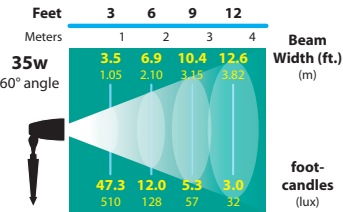

FL-15-FMW-60-FG