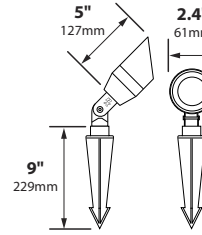

RXD-01-BRS

IP65

ORDERING INFORMATION

CATALOG NO.	DESCRIPTION	LAMP	SHIP WEIGHT
RXD-01-BRS	Cast Brass Bullet	20w MR16 FL(BAB)	3.0 lbs.

LAMP AND STAKE **INSTALLED** TO SAVE YOU TIME AND MONEY