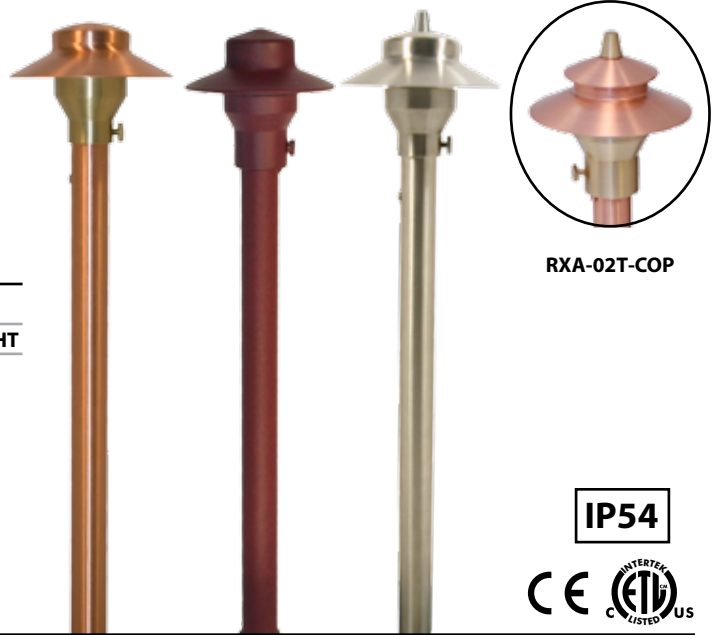

## SPECIFICATIONS

**CONSTRUCTION:** Spun copper, aluminum or 316 stainless steel China Hat with matching extruded stanchion; Copper model features cast brass adjustable hub; Stainless model has matching cast 316 stainless steel hub; Aluminum model has aluminum hub

**LAMP SUPPLIED:** 20w T4/S.C. Halogen 10,000 hours average rating (20w max)

**LAMP OPTIONS:** We recommend 10,000 hours average rating Xenon (-X) or 3w 50,000 hours average rating OMNI-3 LED (-LED3)

**SOCKET:** Single contact bayonet, brass nickel plated lamp socket screw shell (Ba15s)

**MOUNTING:** FA-03 black 9" ABS stake, tapped 1/2" NPS

**FINISH:** Copper - Unfinished

Stainless Steel - Brushed

Aluminum-Black texture polyester powder coat. Optional finishes available.

RXA-02-COP RXA-02-RST RXA-02-F-SS

## ORDERING INFORMATION

CATALOG NO.	DESCRIPTION	LAMP	SHIP WEIGHT
RXA-02-COP	Copper 3.5" China Hat, with Adjustable Hub	20w T4 Halogen	3.0 lbs.
RXA-02-F-COP	Copper 3.5" China Hat, Finial with Adjustable Hub	20w T4 Halogen	3.0 lbs.
RXA-02-SS	316 Stainless Steel 3.5" China Hat, with Adjustable Hub	20w T4 Halogen	3.0 lbs.
RXA-02-F-SS	316 Stainless Steel 3.5" China Hat, Finial with Adjustable Hub	20w T4 Halogen	3.0 lbs.
RXA-02-BLT	Aluminum 3.5" China Hat, with Adjustable Hub	20w T4 Halogen	3.0 lbs.
RXA-02-F-BLT	Aluminum Steel 3.5" China Hat, Finial with Adjustable Hub	20w T4 Halogen	3.0 lbs.