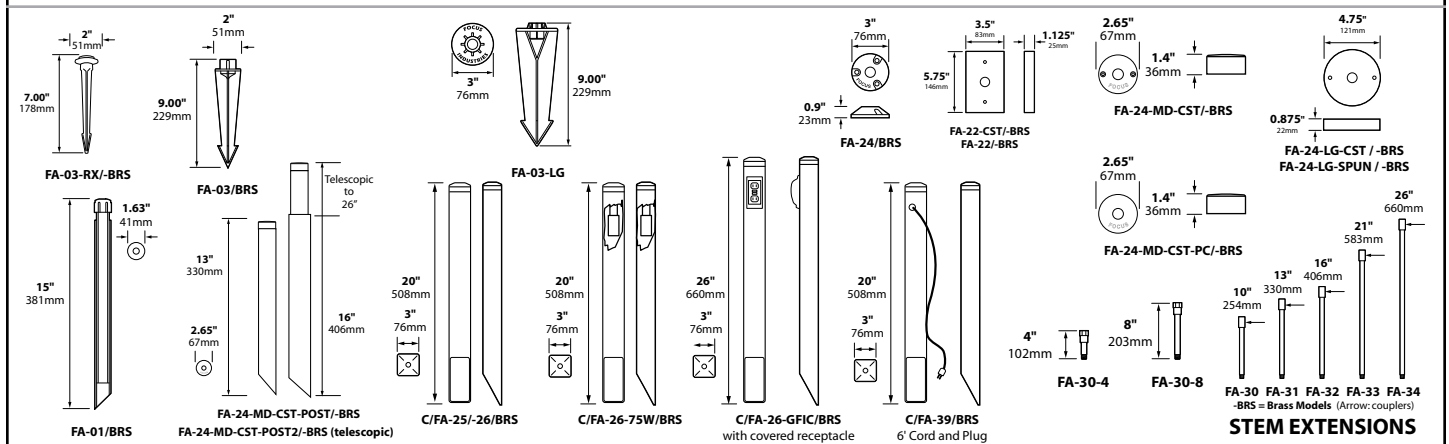

MOUNTING ACCESSORIES

STEM EXTENSIONS