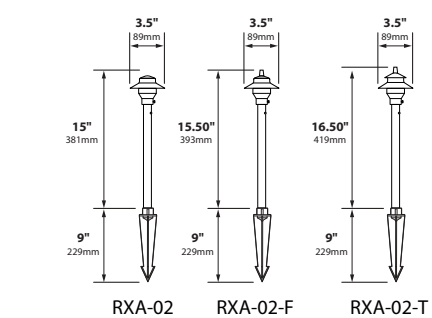

JOB INFORMATION

Type: _____ Date: _____

Job Name: _____

Cat. No.: _____

Lamp(s): _____

Specifier: _____

Contractor: _____

Notes: _____

FOCUS INDUSTRIES INC.
25301 COMMERCENTRE DRIVE
LAKE FOREST, CA 92630

www.focusindustries.com
sales@focusindustries.com
(949) 830-1350 • FAX (949) 830-3390

Black Texture (Standard)	Antique Verde	Bronze Texture	Camel	White Texture	Hunter Texture	Rust	Weathered Iron	Weathered Brown	Stucco	Rubbed Verde	Chrome Powder	Acid Rust	Acid Verde	Black Acid Treatment
-BLT	-ATV	-BRT	-CAM	-WTX	-HTX	-RST	-WIR	-WBR	-STU	-RBV	-CPR	-BAR/CAR	-BAV/CAV	-BAT