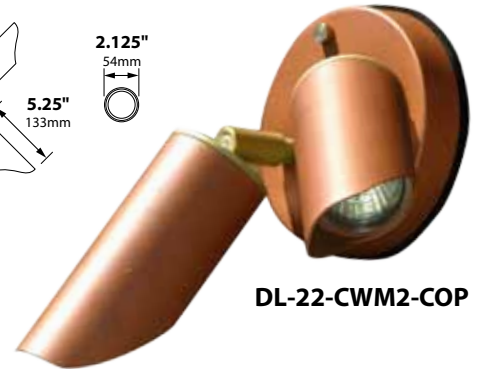

WALL MOUNT LIGHTS DL-22-CWM SERIES

TYPE

SPECIFICATIONS

CONSTRUCTION: Copper wall mount bullet with brass 360° adjustable swivel; single and double bullet versions available

LENS: High impact clear tempered flat glass

MOUNTING: FA-24-LGSPUN-COP canopy with hardware and screws supplied

FINISH: Unfinished copper. Optional finishes available

NOTE: 75 watt internal transformer (HW-12-75) available; see ordering information below

DL-22-CWM-COP

ORDERING INFORMATION

CATALOG NO.	DESCRIPTION	LAMP	SHIP WEIGHT
DL-22-CWM-COP	Copper Wall Mount Bullet	20w MR16 FL(BAB)	3.0 lbs.
DL-22-CWM2-COP	Double Copper Wall Mount Bullets	2x 20w MR16 FL(BAB)	5.0 lbs.
DL-22-CWMT-COP	Copper Wall Mount Bullet with 75w internal transformer	20w MR16 FL(BAB)	3.0 lbs.
DL-22-CWMT2-COP	Double Copper Wall Mount Bullets with 75w internal transformer	2x 20w MR16 FL(BAB)	5.0 lbs.

LIGHT DISTRIBUTIONS AND PHOTOMETRICS

FL-13-BAB-FG

FL-LED-MR16-BAB

FL-LED-MR16-ESX

BEAM/GLARE CONTROL ACCESSORIES

FA-08-21	Round 1/8" Hex Cell Louver
FA-11-BLUE	Blue Tempered Glass Lens
FA-11-GREEN	Green Tempered Glass Lens
FA-98	Linear Spread Tempered Glass Lens
FA-104	Wide Spread Tempered Glass Lens Softener