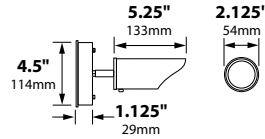

DL-22-CWM-COP

ORDERING INFORMATION

CATALOG NO.	DESCRIPTION	LAMP	SHIP WEIGHT
DL-22-CWM-COP	Copper Wall Mount Bullet	20w MR16 FL(BAB)	3.0 lbs.
DL-22-CWM2-COP	Double Copper Wall Mount Bullets	2x 20w MR16 FL(BAB)	5.0 lbs.
DL-22-CWMT-COP	Copper Wall Mount Bullet with 75w internal transformer	20w MR16 FL(BAB)	3.0 lbs.
DL-22-CWMT2-COP	Double Copper Wall Mount Bullets with 75w internal transformer	2x 20w MR16 FL(BAB)	5.0 lbs.