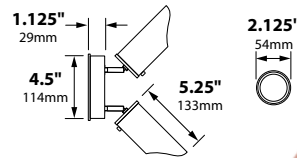

DL-22-CWM2-COP