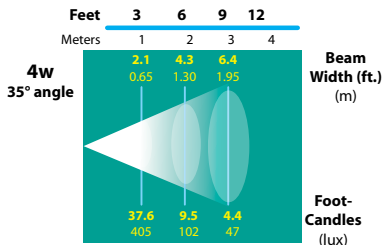

FL-LED-MR16-BAB