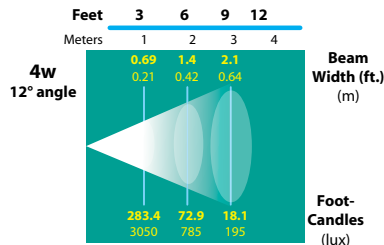

FL-LED-MR16-ESX

BEAM/GLARE CONTROL ACCESSORIES

FA-08-21	Round 1/8" Hex Cell Louver
FA-11-BLUE	Blue Tempered Glass Lens
FA-11-GREEN	Green Tempered Glass Lens
FA-98	Linear Spread Tempered Glass Lens
FA-104	Wide Spread Tempered Glass Lens Softener