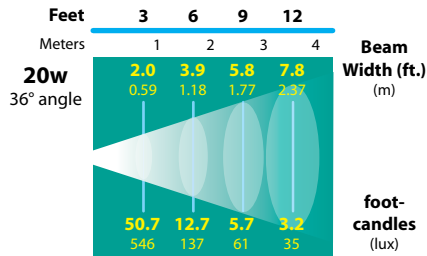

LIGHT DISTRIBUTIONS AND PHOTOMETRICS

FL-13-BAB-FG