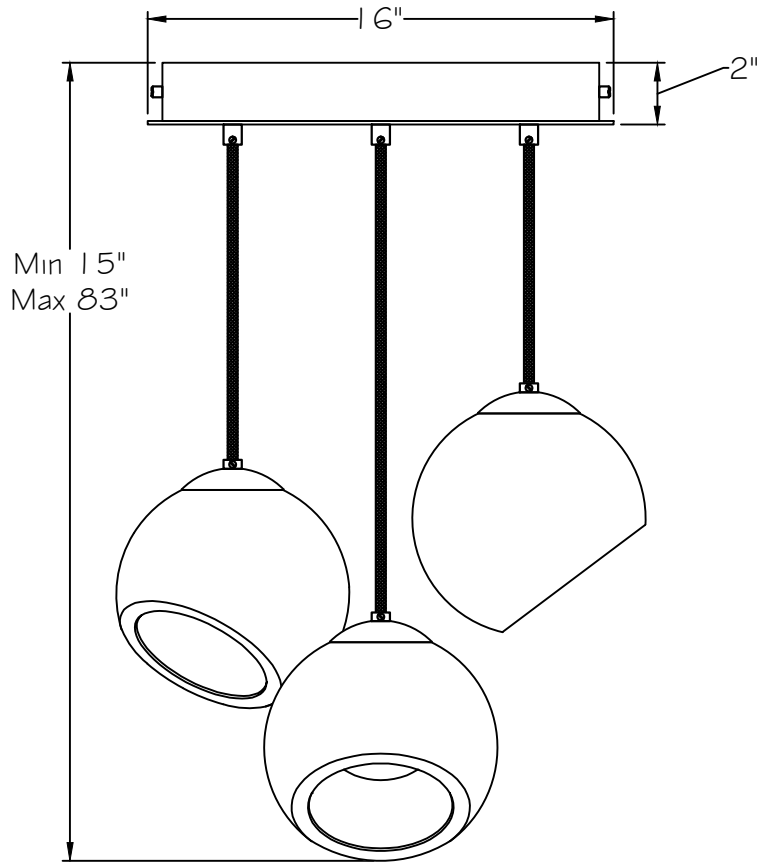

CUSTOMER REFERENCE DRAWING

INNER GLASS COLOR OPTIONS	
PART NUMBER	COLOR
901127AM	AMETHYST
901127AB	AMBER
901127WH	WHITE
901127CO	COBALT
901127AQ	AQUAMARINE
901127CL	CLEAR
901127FG	FOREST GREEN
901127SQ	SMOKEY QUARTZ

TOP VIEW

FRONT VIEW

STYLE CONFIGURATIONS:

-1ST (SILVER)	-2ST (GOLD)				
---------------	-------------	--	--	--	--

This drawing, specifications and the product depicted are the exclusive property of FINE ART LAMPS®. In compliance with US copyright and patent requirements, notice is hereby given that this document and the product depicted shall not be copied, altered or used in any manner without the expressed written consent of FINE ART LAMPS®.
www.fineartlamps.com
 Tel:(305) 821-3850 Fax:(305) 821-1564

STYLE NUMBER: 897540
DATE: 4/16/2018