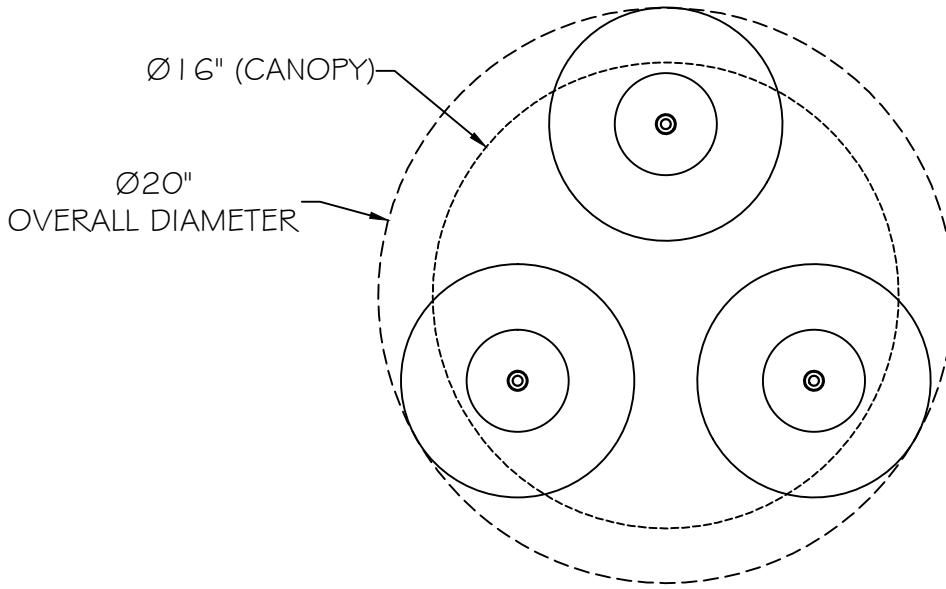

CUSTOMER REFERENCE DRAWING

INNER GLASS COLOR OPTIONS	
PART NUMBER	COLOR
901127AM	AMETHYST
901127AB	AMBER
901127WH	WHITE
901127CO	COBALT
901127AQ	AQUAMARINE
901127CL	CLEAR
901127FG	FOREST GREEN
901127SQ	SMOKEY QUARTZ

STYLE NUMBER: 897540
DATE: 4/16/2018