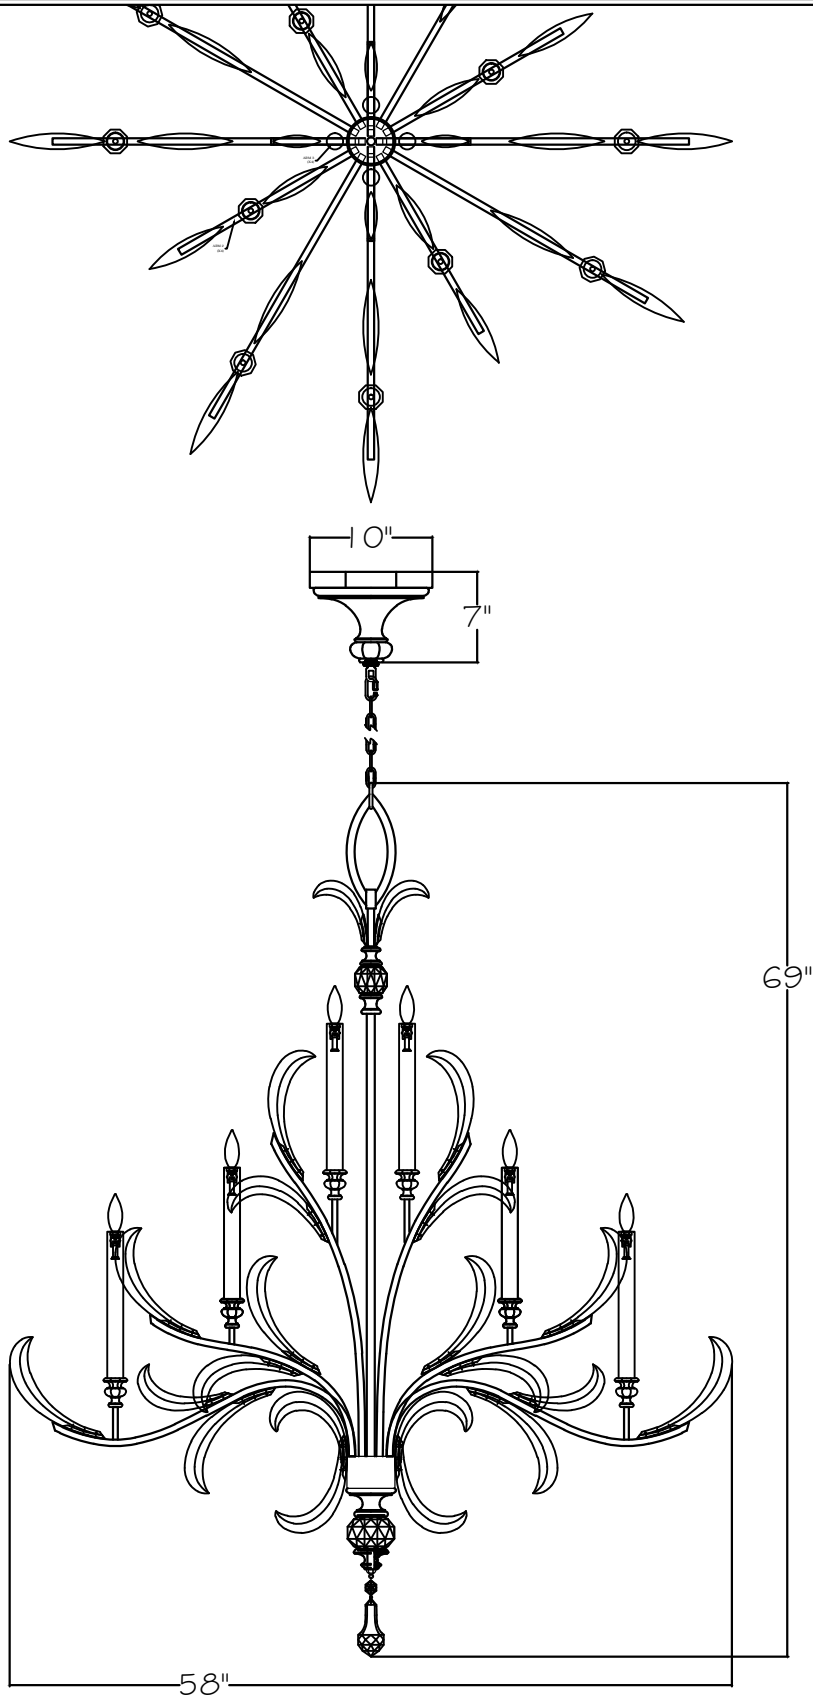

CUSTOMER REFERENCE DRAWING

STYLE CONFIGURATIONS:

-ST SILVER

770040 GOLD

-SF4 SILVER

-SF3 GOLD

This drawing, specifications and the product depicted are the exclusive property of Fine Art Handcrafted Lighting®. In compliance with US copyright and patent requirements, notice is hereby given that this document and the product depicted shall not be copied, altered or used in any manner without the expressed written consent of Fine Art Handcrafted Lighting®.