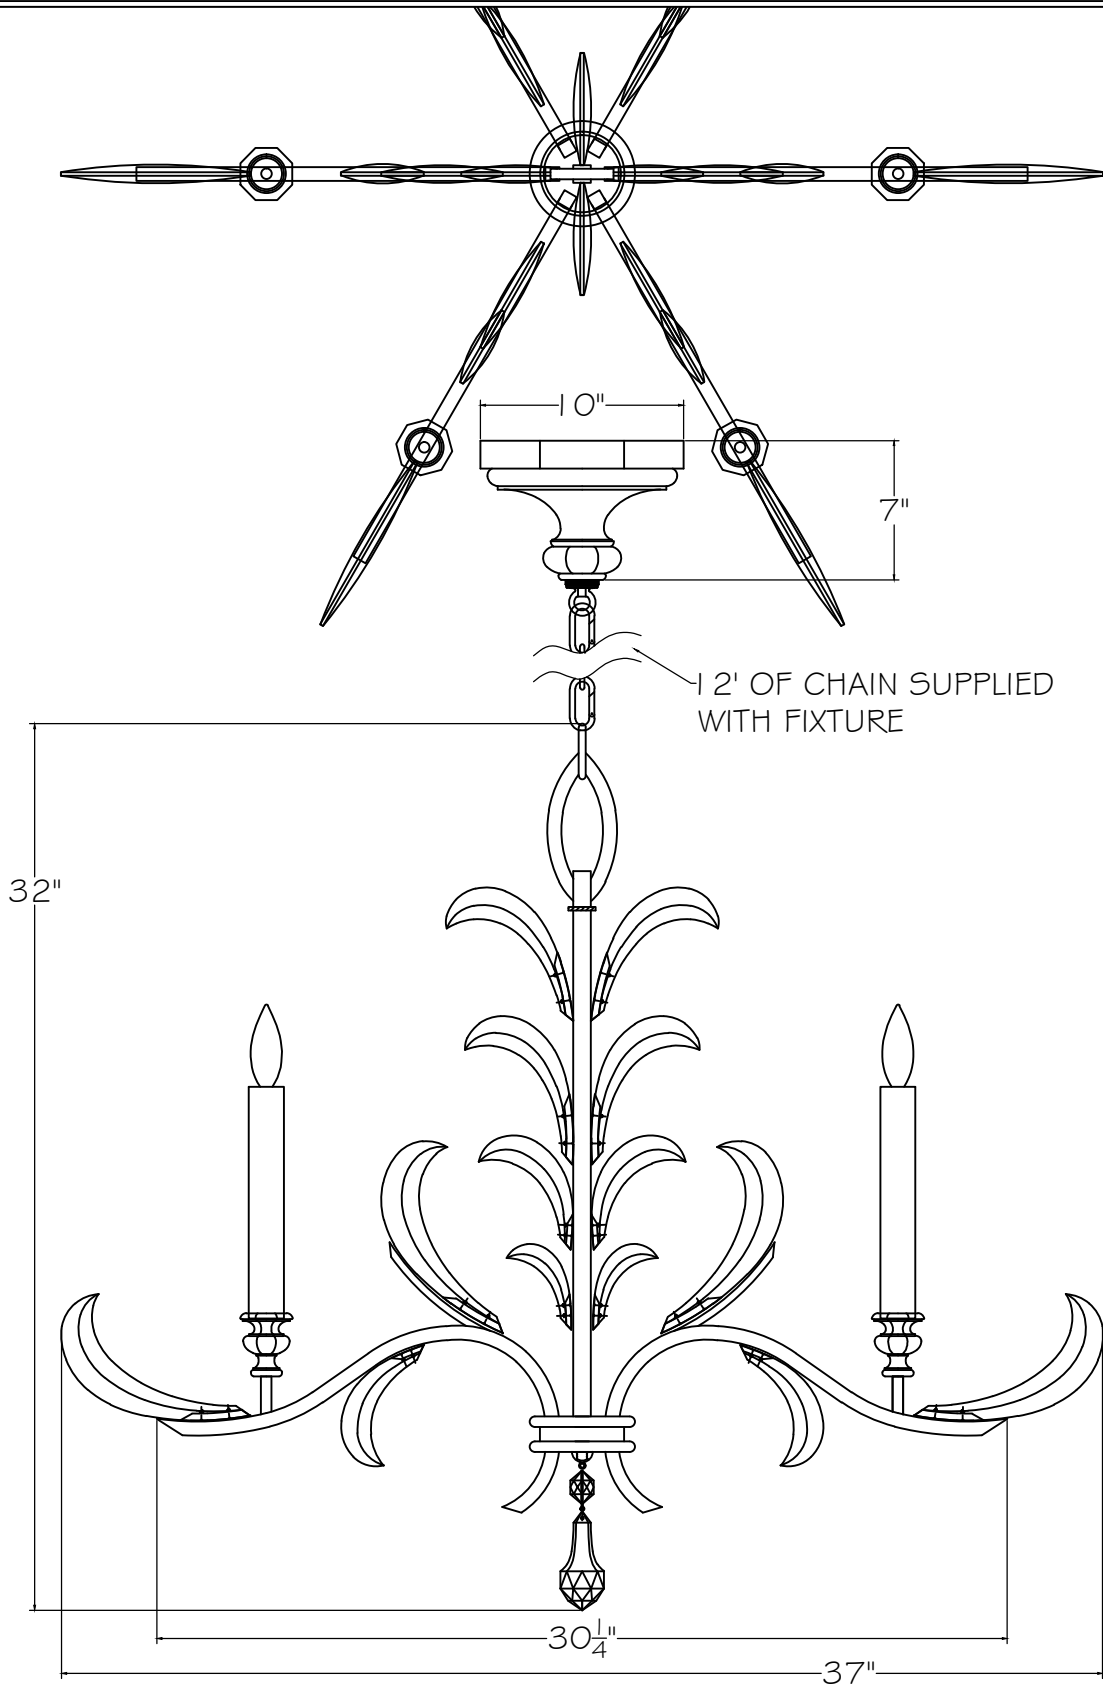

CUSTOMER REFERENCE DRAWING

STYLE CONFIGURATIONS:

-ST SILVER

762640 GOLD

-SF4 SILVER

-SF3 GOLD

This drawing, specifications and the product depicted are the exclusive property of Fine Art Handcrafted Lighting®. In compliance with US copyright and patent requirements, notice is hereby given that this document and the product depicted shall not be copied, altered or used in any manner without the expressed written consent of Fine Art Handcrafted Lighting®.