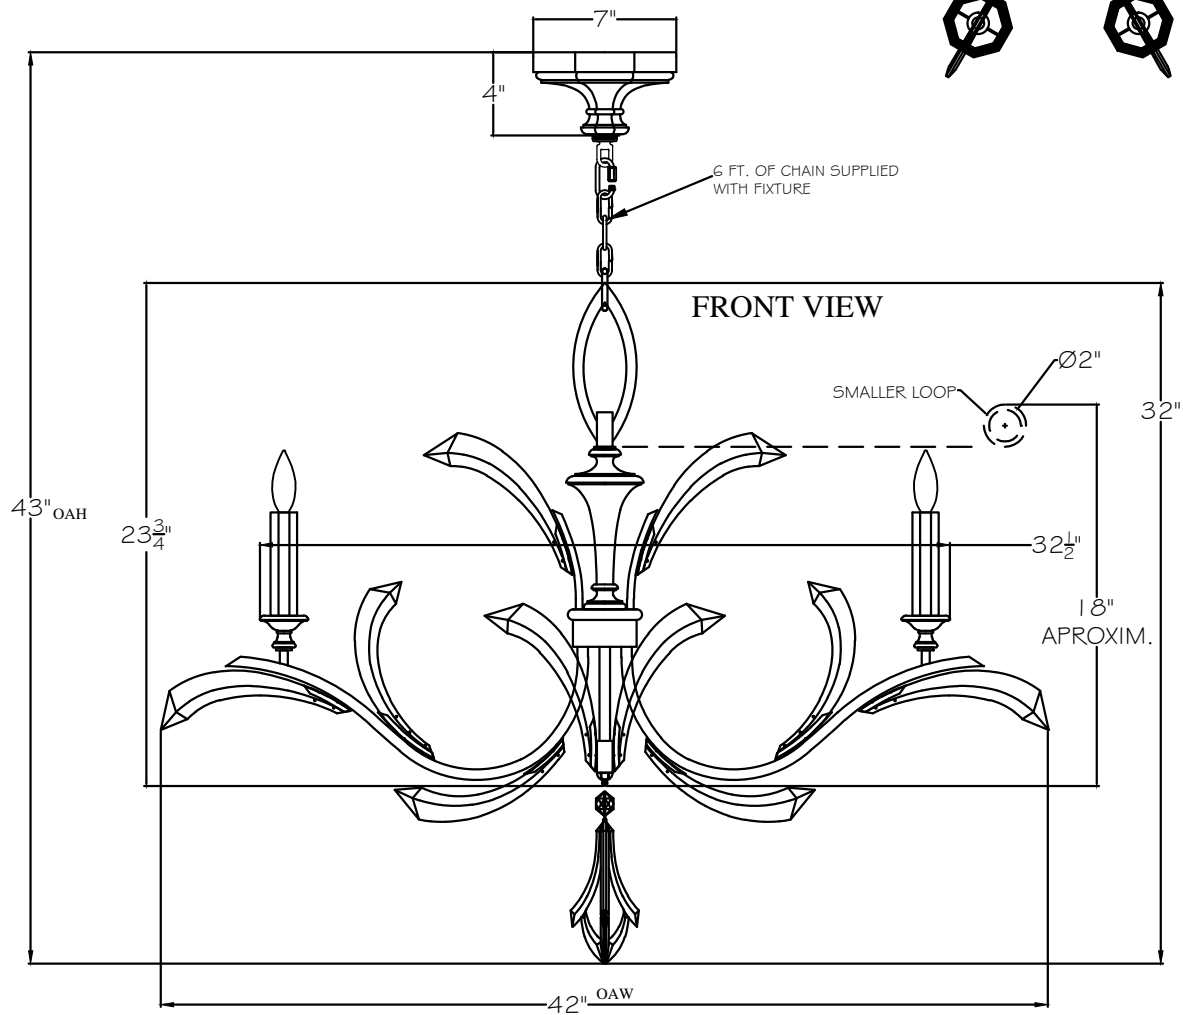

CUSTOMER REFERENCE DRAWING

STYLE CONFIGURATIONS:

-ST SILVER

761240 GOLD

-SF4 SILVER

-SF3 GOLD

This drawing, specifications and the product depicted are the exclusive property of Fine Art Handcrafted Lighting®. In compliance with US copyright and patent requirements, notice is hereby given that this document and the product depicted shall not be copied, altered or used in any manner without the expressed written consent of Fine Art Handcrafted Lighting®.