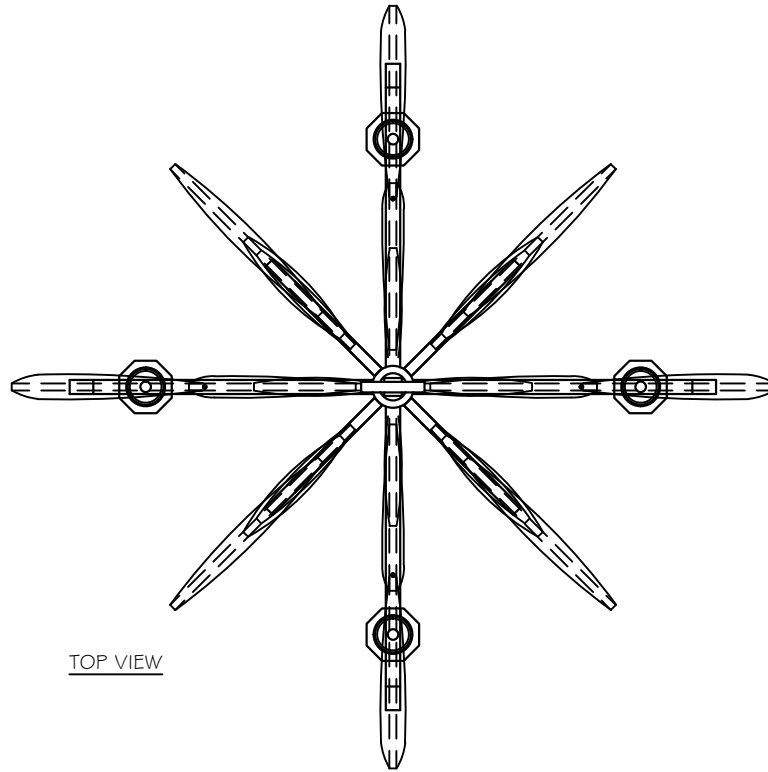

CUSTOMER REFERENCE DRAWING

TOP VIEW

FRONT VIEW

STYLE CONFIGURATIONS:

-ST SILVER

760840 GOLD

-SF4 SILVER

-SF3 GOLD