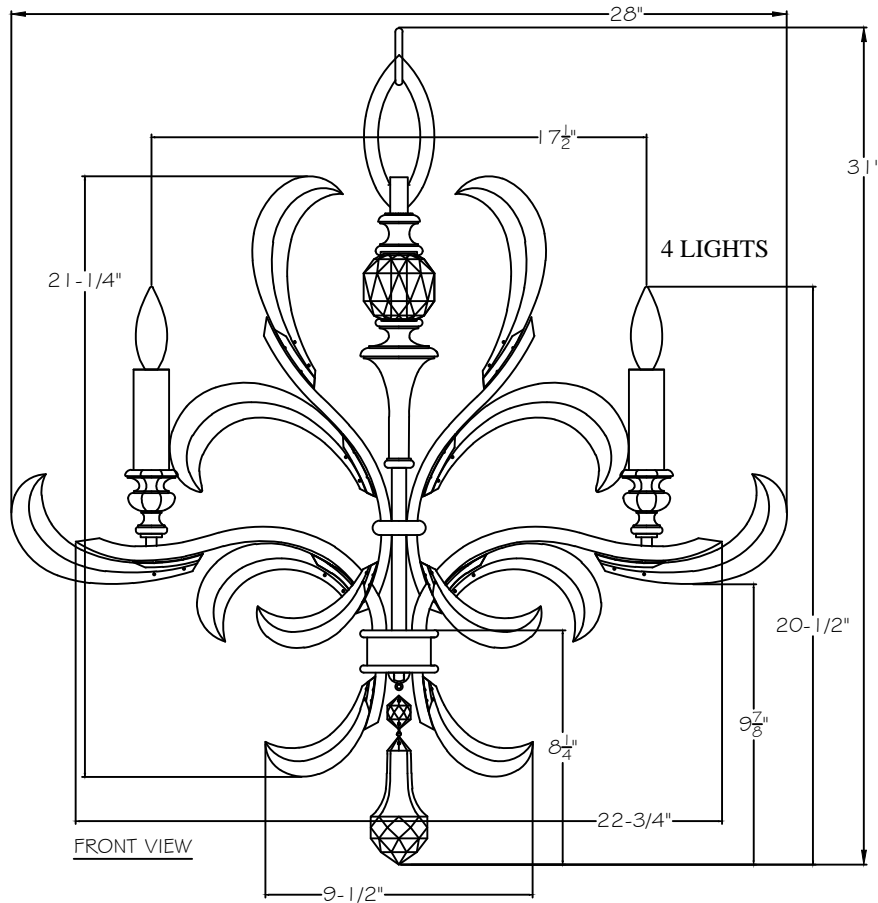

CUSTOMER REFERENCE DRAWING

TOP VIEW

FRONT VIEW

STYLE CONFIGURATIONS:

-ST SILVER

760840 GOLD

-SF4 SILVER

-SF3 GOLD