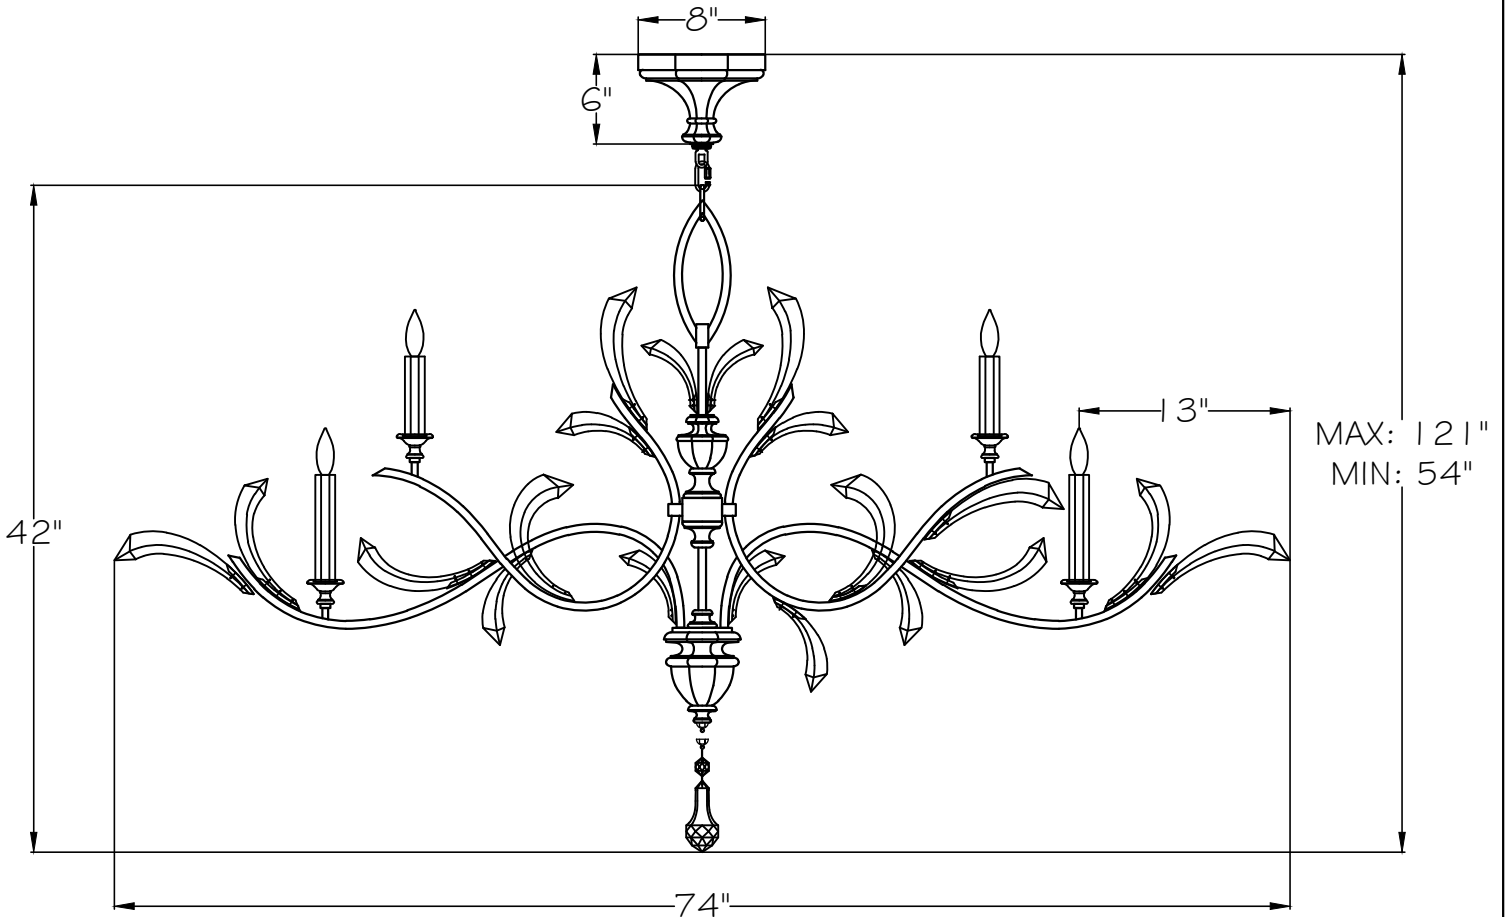

CUSTOMER REFERENCE DRAWING

STYLE CONFIGURATIONS:

-ST SILVER

761840 GOLD

-SF4 SILVER

-SF3 GOLD

This drawing, specifications and the product depicted are the exclusive property of Fine Art Handcrafted Lighting®. In compliance with US copyright and patent requirements, notice is hereby given that this document and the product depicted shall not be copied, altered or used in any manner without the expressed written consent of Fine Art Handcrafted Lighting®.