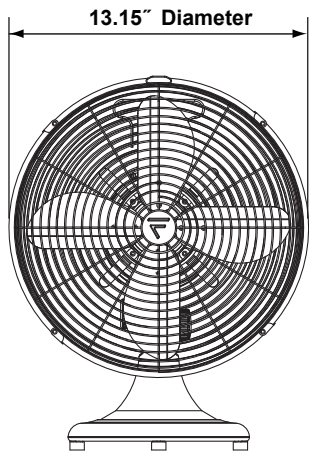

Retro Breeze

FP6274** Oscillation Desk Fan

Net Weight: 6.83 lbs

ELECTRICAL REQUIREMENTS:

Requires a grounded electrical supply line of 120 volts AC, 60 Hz, 15 amp circuit.

MOTOR SPECS:

71 x 14 AC motor is designed for optimal performance with this fan.

CONTROL / SPEED:

Features a 4-position rotary switch control (high, medium, low and off).
High—1,200 rpm; Med—1,100 rpm; Low—920 rpm

FEATURES:

- Includes 8 ft power cord
- Four blades
- Vary angle blade pitch