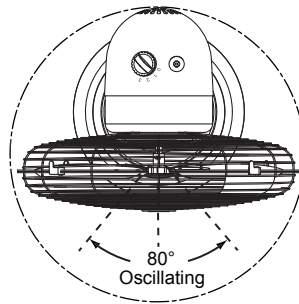

Retro Breeze

FP6274** Oscillation Desk Fan

Net Weight: 6.83 lbs

ELECTRICAL REQUIREMENTS:

Requires a grounded electrical supply line of 120 volts AC, 60 Hz, 15 amp circuit.

MOTOR SPECS:

71 x 14 AC motor is designed for optimal performance with this fan.

CONTROL / SPEED:

Features a 4-position rotary switch control (high, medium, low and off).
High—1,200 rpm; Med—1,100 rpm; Low—920 rpm

FEATURES:

- Includes 8 ft power cord
- Four blades
- Vary angle blade pitch