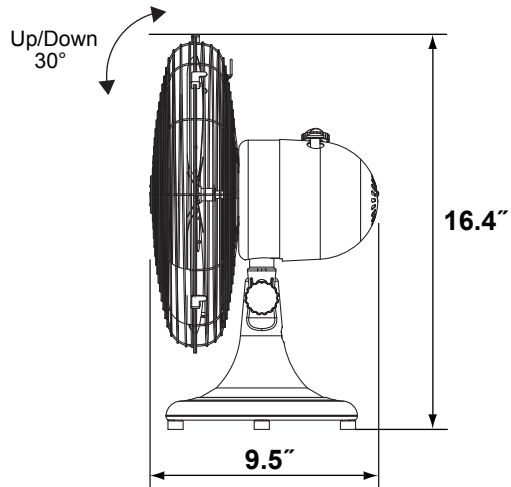

Retro Breeze

FP6274** Oscillation Desk Fan

Net Weight: 6.83 lbs

ELECTRICAL REQUIREMENTS:

Requires a grounded electrical supply line of 120 volts AC, 60 Hz, 15 amp circuit.

MOTOR SPECS:

71 x 14 AC motor is designed for optimal performance with this fan.

CONTROL / SPEED:

Features a 4-position rotary switch control (high, medium, low and off).
High—1,200 rpm; Med—1,100 rpm; Low—920 rpm

FEATURES:

- Includes 8 ft power cord
- Four blades
- Vary angle blade pitch