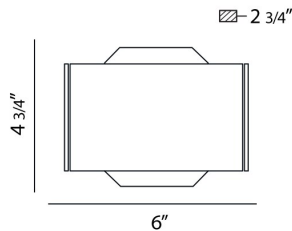

TECHNICAL DETAILS

Approval :

PROJECT INFORMATION

Job Name: Date: Type:

Comments: