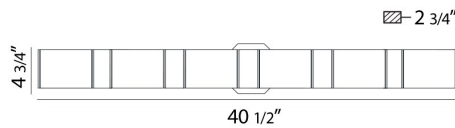

TECHNICAL DETAILS

Approval	:	

PROJECT INFORMATION

Job Name: Date: Category:

Comments: