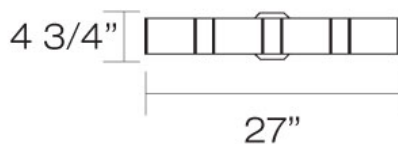

Options Available

ITEM NO.	FINISH	SHADE
BR-4DAK-05	Chrome	White Marble
BR-4DAK-2N	Satin Nickel	White Marble

The perfect vanity accent, the Dakota line is a masterfully crafted design. A tranquil frosted glass is held in place gently with slim chrome clips. A triangulated backdrop raises the shade slightly to allow light to spill serenely into any setting.

- 2 3/4"