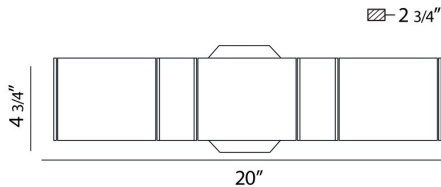

DAKOTA, 20" VANITY LIGHT

PRODUCT DETAILS

No.	:	BR-3DAK-2N
Product Color	:	SATIN NICKEL
Product Material	:	METAL
Shade / Accent Colour	:	WHITE
Shade / Accent Material	:	GLASS
Width	:	20"
Height	:	4.75"
Ext	:	2.75"
Weight	:	3lbs

LIGHT SOURCE DETAILS

Number of Bulbs	:	3
Light Source	:	Halogen
Light Source Type	:	G9
Input Voltage	:	120V
Bulb Voltage	:	120V
Socket Type	:	G9
Wattage	:	60W
Total Wattage	:	180W
Bulb Included	:	Yes
Dimmable	:	Yes

Options Available

ITEM NO.	FINISH	SHADE
BR-3DAK-05	CHROME	WHITE
BR-3DAK-2N	SATIN NICKEL	WHITE

TECHNICAL DETAILS

Approval :

PROJECT INFORMATION

Job Name: Date: Type:

Comments: