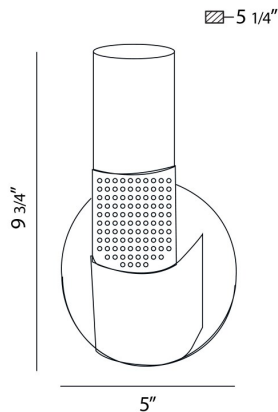

### PRODUCT DETAILS

No.	:	BR-1UOMO-05
Product Color	:	CHROME
Product Material	:	METAL
Shade / Accent Colour	:	FROSTED
Shade / Accent Material	:	GLASS
Width	:	5"
Height	:	9.75"
Ext	:	5.25"
Weight	:	1.5lbs

### TECHNICAL DETAILS

Canopy / Backplate Height	:	1.18"
Canopy / Backplate Dia.	:	4.68"
Mounting	:	Up
Approval	:	