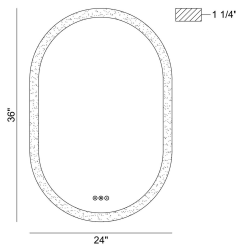

ESLO, 36IN INTEGRATED LED MIRROR

PRODUCT DETAILS

No.	:	47568-013
Product Color	:	MIRROR
Product Material	:	MIRROR
Shade / Accent Colour	:	FROSTED
Shade / Accent Material	:	GLASS
Diameter	:	24"
Height	:	36"
Overall Height	:	36"
Ext	:	2"
Weight	:	17.6LBS

LIGHT SOURCE DETAILS

Light Source Type	:	INTEGRATED LED
Bulb Voltage	:	24V
Socket Type	:	INTEGRATED
Total Wattage	:	32W
Delivered Lumens	:	1440LM
Kelvin	:	3000/4500/6400K
CRI	:	90
Dimmable	:	YES

OPTIONS AVAILABLE

ITEM NO.	FINISH	SHADE
47568-013	MIRROR	FROSTED

TECHNICAL DETAILS

Hanging Support Type	:	Z-BAR
IP Rating	:	IP44
Title 24	:	YES
Beam Angle	:	270

PROJECT INFORMATION

 Job Name: Date: Type:

 Comments: