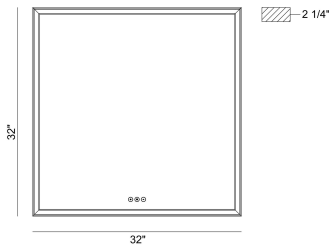

TECHNICAL DETAILS

Hanging Support Type	:	Z-BAR
IP Rating	:	IP44
Title 24	:	YES
Beam Angle	:	270

PROJECT INFORMATION

Job Name: Date: Type:

Comments: