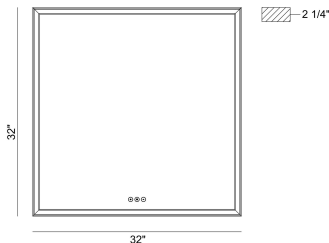

TECHNICAL DETAILS

Hanging Support Type	:	Z-BAR
IP Rating	:	IP44
Title 24	:	YES
Beam Angle	:	270

PROJECT INFORMATION

Job Name: Date: Type:

Comments: