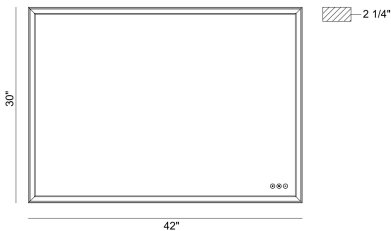

TECHNICAL DETAILS

Hanging Support Type	:	Z-BAR
IP Rating	:	IP44
Title 24	:	YES
Beam Angle	:	270

PROJECT INFORMATION

Job Name: Date: Type:

Comments: