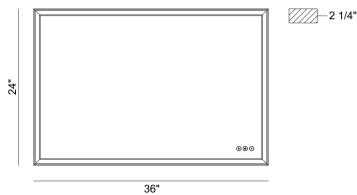

TECHNICAL DETAILS

Hanging Support Type	:	Z-BAR
IP Rating	:	IP44
Title 24	:	YES
Beam Angle	:	270

PROJECT INFORMATION

Job Name: Date: Type:

Comments: