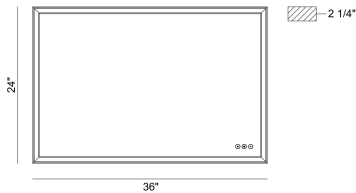

TECHNICAL DETAILS

Hanging Support Type	:	Z-BAR
IP Rating	:	IP44
Title 24	:	YES
Beam Angle	:	270

PROJECT INFORMATION

Job Name: Date: Type:

Comments: