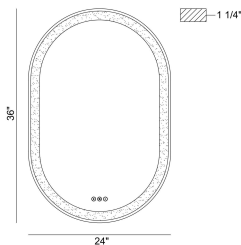

## SARA, 36IN INTEGRATED LED MIRROR

### PRODUCT DETAILS

No.	:	47562-011
Product Color	:	MATTE SILVER
Product Material	:	SILVER
Shade / Accent Colour	:	FROSTED
Shade / Accent Material	:	GLASS
Diameter	:	24"
Height	:	36"
Overall Height	:	36"
Ext	:	2"
Weight	:	19.8LBS

### TECHNICAL DETAILS

Hanging Support Type	:	Z-BAR
IP Rating	:	IP44
Title 24	:	YES
Beam Angle	:	270