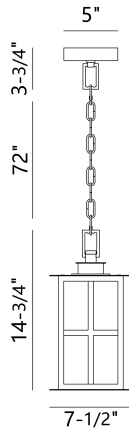

GREYSON, 16IN INTEGRATED LED OUTDOOR PENDANT

PRODUCT DETAILS

No.	:	47388-017
Product Color	:	BRASS-BLACK MIX
Product Material	:	GOL-BLK
Shade / Accent Colour	:	CLEAR
Shade / Accent Material	:	GLASS
Length	:	7.5"
Width	:	7.5"
Height	:	16"
Ext	:	9.25"
Weight	:	10.8LBS
Shade Length	:	6"
Shade Width	:	6"
Shade Height	:	10.75"

LIGHT SOURCE DETAILS

Light Source Type	:	INTEGRATED LED
Bulb Voltage	:	36V
Total Wattage	:	12W
Delivered Lumens	:	575LM
Kelvin	:	3000K
CRI	:	90
Dimmable	:	YES

OPTIONS AVAILABLE

ITEM NO.	FINISH	SHADE
47388-017	BRASS-BLACK MIX	CLEAR

TECHNICAL DETAILS

Hanging Support Type	:	ROD
Canopy / Backplate Length	:	5"
Canopy / Backplate Height	:	1.25"
Canopy / Backplate Width	:	5"
IP Rating	:	IP44
Title 24	:	YES
Beam Angle	:	120

PROJECT INFORMATION