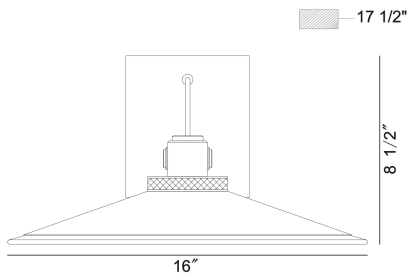

DECKARD, 16IN INTEGRATED LED OUTDOOR WALL LANTERN

PRODUCT DETAILS

No.	:	47357-013
Product Color	:	GOLD-BLACK MIX
Product Material	:	GOL-BLK
Shade / Accent Colour	:	BLACK
Shade / Accent Material	:	GLASS
Diameter	:	16"
Height	:	8.5"
Ext	:	17.75"
Weight	:	9.4LBS
Shade Height	:	2"
Shade Diameter	:	16"

TECHNICAL DETAILS

Hanging Support Type	:	J-BOX
Canopy / Backplate Length	:	5.5"
Canopy / Backplate Height	:	6.25"
Canopy / Backplate Width	:	1.5"
IP Rating	:	IP44
Beam Angle	:	180

PROJECT INFORMATION

 Job Name: Date: Type: