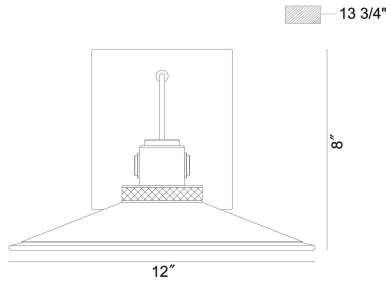

DECKARD, 12IN INTEGRATED LED OUTDOOR WALL LANTERN

PRODUCT DETAILS

No.	:	47356-016
Product Color	:	GOLD-BLACK MIX
Product Material	:	GOL-BLK
Shade / Accent Colour	:	BLACK
Shade / Accent Material	:	GLASS
Diameter	:	12"
Height	:	8"
Ext	:	13.75"
Weight	:	6.3LBS
Shade Height	:	2"
Shade Diameter	:	12"

TECHNICAL DETAILS

Hanging Support Type	:	J-BOX
Canopy / Backplate Length	:	5.5"
Canopy / Backplate Height	:	6.25"
Canopy / Backplate Width	:	1.5"
IP Rating	:	IP44
Beam Angle	:	180

PROJECT INFORMATION

Job Name: Date: Type: