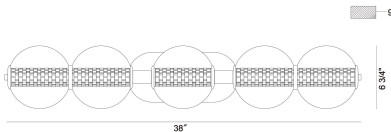

ATOMO, 5-LIGHT 38IN INTEGRATED LED VANITY

PRODUCT DETAILS

| | | |
|-------------------------|---|-----------|
| No. | : | 47258-020 |
| Product Color | : | CHROME |
| Product Material | : | CHROME |
| Shade / Accent Colour | : | CLEAR |
| Shade / Accent Material | : | GLASS |
| Length | : | 38" |
| Height | : | 6.75" |
| Ext | : | 9" |
| Weight | : | 9LBS |
| Shade Diameter | : | 6.75" |

LIGHT SOURCE DETAILS

| | | |
|-------------------|---|----------------|
| Light Source Type | : | INTEGRATED LED |
| Bulb Voltage | : | 36V |
| Total Wattage | : | 25W |
| Delivered Lumens | : | 2511LM |
| Kelvin | : | 3000K |
| CRI | : | 90 |
| Dimmable | : | YES |

OPTIONS AVAILABLE

| ITEM NO. | FINISH | SHADE |
|-----------|---------------|-------|
| 47258-013 | GOLD | CLEAR |
| 47258-020 | CHROME | CLEAR |

TECHNICAL DETAILS

| | | |
|---------------------------|---|-------|
| Hanging Support Type | : | J-BOX |
| Canopy / Backplate Length | : | 12" |
| Canopy / Backplate Height | : | 5.25" |
| Canopy / Backplate Width | : | 1.5" |
| IP Rating | : | IP22 |
| Title 24 | : | YES |
| Beam Angle | : | 360 |