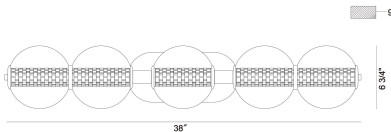

ATOMO, 5-LIGHT 38IN INTEGRATED LED VANITY

PRODUCT DETAILS

No.	:	47258-013
Product Color	:	GOLD
Product Material	:	GOLD
Shade / Accent Colour	:	CLEAR
Shade / Accent Material	:	GLASS
Length	:	38"
Height	:	6.75"
Ext	:	9"
Weight	:	9LBS
Shade Diameter	:	6.75"

LIGHT SOURCE DETAILS

Light Source Type	:	INTEGRATED LED
Bulb Voltage	:	36V
Total Wattage	:	25W
Delivered Lumens	:	2511LM
Kelvin	:	3000K
CRI	:	90
Dimmable	:	YES

OPTIONS AVAILABLE

ITEM NO.	FINISH	SHADE
47258-013	GOLD	CLEAR
47258-020	CHROME	CLEAR

TECHNICAL DETAILS

Hanging Support Type	:	J-BOX
Canopy / Backplate Length	:	12"
Canopy / Backplate Height	:	5.25"
Canopy / Backplate Width	:	1.5"
IP Rating	:	IP22
Title 24	:	YES
Beam Angle	:	360

PROJECT INFORMATION