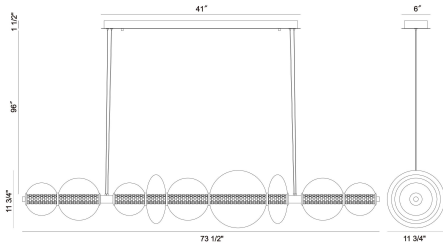

ATOMO, 9-LIGHT 74IN INTEGRATED LED LINEAR CHANDELIER

PRODUCT DETAILS

No.	:	47257-047
Product Color	:	CHROME
Product Material	:	CHROME
Shade / Accent Colour	:	SMOKE
Shade / Accent Material	:	GLASS
Length	:	73.5"
Diameter	:	12"
Weight	:	21.4LBS
Shade Diameter	:	12"

LIGHT SOURCE DETAILS

Light Source Type	:	INTEGRATED LED
Bulb Voltage	:	36V
Total Wattage	:	50W
Delivered Lumens	:	1553LM
Kelvin	:	3000K
CRI	:	90
Dimmable	:	YES

OPTIONS AVAILABLE

ITEM NO.	FINISH	SHADE
47257-016	GOLD	CLEAR
47257-023	GOLD	SMOKE
47257-030	CHROME	CLEAR
47257-047	CHROME	SMOKE

TECHNICAL DETAILS

Hanging Support Type	:	AIRCRAFT CABLE
Canopy / Backplate Length	:	41"
Canopy / Backplate Height	:	1.5"
Canopy / Backplate Width	:	6"
IP Rating	:	IP22
Beam Angle	:	360

PROJECT INFORMATION