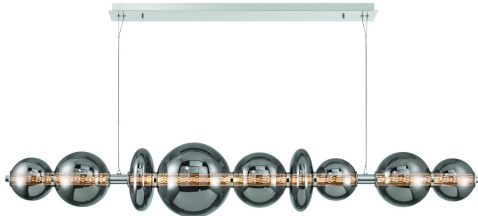

ATOMO, 9-LIGHT 74IN INTEGRATED LED LINEAR CHANDELIER

PRODUCT DETAILS

No.	:	47257-047
Product Color	:	CHROME
Product Material	:	CHROME
Shade / Accent Colour	:	SMOKE
Shade / Accent Material	:	GLASS
Length	:	73.5"
Diameter	:	12"
Weight	:	21.4LBS
Shade Diameter	:	12"

LIGHT SOURCE DETAILS

Light Source Type	:	INTEGRATED LED
Bulb Voltage	:	36V
Total Wattage	:	50W
Delivered Lumens	:	1553LM
Kelvin	:	3000K
CRI	:	90
Dimmable	:	YES

OPTIONS AVAILABLE

ITEM NO.	FINISH	SHADE
47257-016	GOLD	CLEAR
47257-023	GOLD	SMOKE
47257-030	CHROME	CLEAR
47257-047	CHROME	SMOKE

TECHNICAL DETAILS

Hanging Support Type	:	AIRCRAFT CABLE
Canopy / Backplate Length	:	41"
Canopy / Backplate Height	:	1.5"
Canopy / Backplate Width	:	6"
IP Rating	:	IP22
Beam Angle	:	360

PROJECT INFORMATION