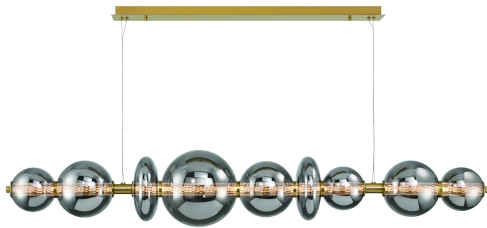

ATOMO, 9-LIGHT 74IN INTEGRATED LED LINEAR CHANDELIER

PRODUCT DETAILS

No.	:	47257-023
Product Color	:	GOLD
Product Material	:	GOLD
Shade / Accent Colour	:	SMOKE
Shade / Accent Material	:	GLASS
Length	:	73.5"
Diameter	:	12"
Weight	:	21.4LBS
Shade Diameter	:	12"

LIGHT SOURCE DETAILS

Light Source Type	:	INTEGRATED LED
Bulb Voltage	:	36V
Total Wattage	:	50W
Delivered Lumens	:	1553LM
Kelvin	:	3000K
CRI	:	90
Dimmable	:	YES

TECHNICAL DETAILS

Hanging Support Type	:	AIRCRAFT CABLE
Canopy / Backplate Length	:	41"
Canopy / Backplate Height	:	1.5"
Canopy / Backplate Width	:	6"
IP Rating	:	IP22
Beam Angle	:	360