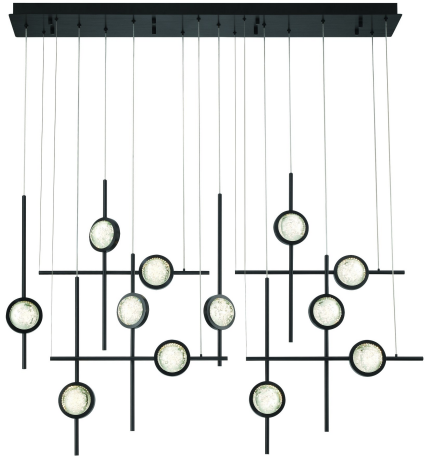

## BARLETTA, 12-LIGHT 53IN INTEGRATED LED GRAND CHANDELIER

### PRODUCT DETAILS

No.	:	47256-026
Product Color	:	ANODIZED BLACK
Product Material	:	GOLD
Shade / Accent Colour	:	CLEAR
Shade / Accent Material	:	GLASS
Length	:	53"
Width	:	7.75"
Height	:	23.5"
Weight	:	59.5LBS
Shade Diameter	:	5"

### LIGHT SOURCE DETAILS

Light Source Type	:	INTEGRATED LED
Bulb Voltage	:	24V
Total Wattage	:	72W
Delivered Lumens	:	3049LM
Kelvin	:	3500K
CRI	:	90
Dimmable	:	YES

### TECHNICAL DETAILS

Hanging Support Type	:	WIRE
Canopy / Backplate Length	:	53"
Canopy / Backplate Height	:	1.5"
Canopy / Backplate Width	:	7.75"
IP Rating	:	IP22
Beam Angle	:	360