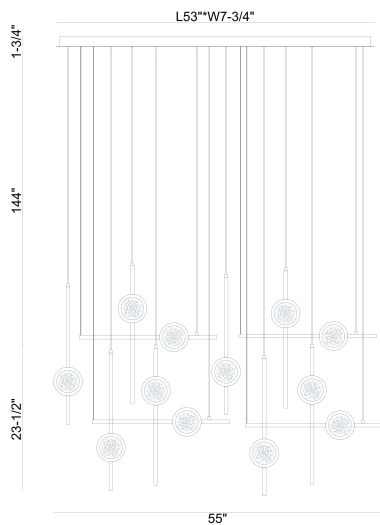

## BARLETTA, 12-LIGHT 53IN INTEGRATED LED GRAND CHANDELIER

### PRODUCT DETAILS

No.	:	47256-026
Product Color	:	ANODIZED BLACK
Product Material	:	GOLD
Shade / Accent Colour	:	CLEAR
Shade / Accent Material	:	GLASS
Length	:	53"
Width	:	7.75"
Height	:	23.5"
Weight	:	59.5LBS
Shade Diameter	:	5"

### LIGHT SOURCE DETAILS

Light Source Type	:	INTEGRATED LED
Bulb Voltage	:	24V
Total Wattage	:	72W
Delivered Lumens	:	3049LM
Kelvin	:	3500K
CRI	:	90
Dimmable	:	YES

### TECHNICAL DETAILS

Hanging Support Type	:	WIRE
Canopy / Backplate Length	:	53"
Canopy / Backplate Height	:	1.5"
Canopy / Backplate Width	:	7.75"
IP Rating	:	IP22
Beam Angle	:	360