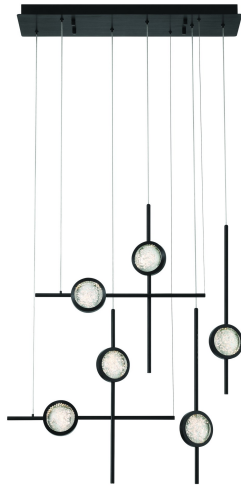

BARLETTA, 6-LIGHT 32IN INTEGRATED LED MULTI DROP CHANDELIER

PRODUCT DETAILS

No.	:	47255-029
Product Color	:	ANODIZED BLACK
Product Material	:	BLACK
Shade / Accent Colour	:	CLEAR
Shade / Accent Material	:	GLASS
Length	:	31.5"
Width	:	7.75"
Height	:	23.5"
Weight	:	31.5LBS
Shade Diameter	:	5"

LIGHT SOURCE DETAILS

Light Source Type	:	INTEGRATED LED
Bulb Voltage	:	24V
Total Wattage	:	36W
Delivered Lumens	:	1761LM
Kelvin	:	3500K
CRI	:	90
Dimmable	:	YES

OPTIONS AVAILABLE

ITEM NO.	FINISH	SHADE
47255-012	ANODIZED GOLD	CLEAR
47255-029	ANODIZED BLACK	CLEAR
47255-036	GOLD-BLACK MIX	CLEAR

TECHNICAL DETAILS

Hanging Support Type	:	WIRE
Canopy / Backplate Length	:	31.5"
Canopy / Backplate Height	:	1.5"
Canopy / Backplate Width	:	7.75"
IP Rating	:	IP22
Title 24	:	YES
Beam Angle	:	360

PROJECT INFORMATION