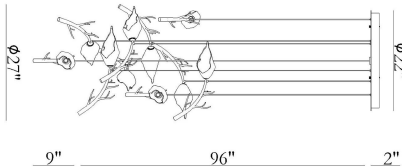

MATERA, 10-LIGHT 22IN INTEGRATED LED MULTI DROP CHANDELIER

PRODUCT DETAILS

No.	:	47229-013
Product Color	:	ANTIQUÉ GOLD
Product Material	:	GOLD
Shade / Accent Colour	:	WHITE
Shade / Accent Material	:	GLASS
Diameter	:	22"
Height	:	22.5"
Weight	:	36.8LBS
Shade Length	:	4"
Shade Width	:	4"
Shade Height	:	9"

LIGHT SOURCE DETAILS

Light Source Type	:	INTEGRATED LED
Bulb Voltage	:	12V
Total Wattage	:	38W
Delivered Lumens	:	854LM
Kelvin	:	3000K
CRI	:	90
Dimmable	:	YES

OPTIONS AVAILABLE

ITEM NO.	FINISH	SHADE
47229-013	ANTIQUÉ GOLD	WHITE

TECHNICAL DETAILS

Hanging Support Type	:	AIRCRAFT CABLE
Canopy / Backplate Height	:	2"
Canopy / Backplate Dia.	:	22"
IP Rating	:	IP22
Beam Angle	:	270

PROJECT INFORMATION

 Job Name: Date: Type:

 Comments: