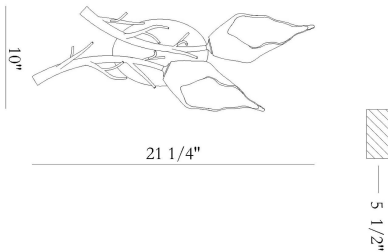

MATERA, 2-LIGHT 21IN INTEGRATED LED WALL SCONCE

PRODUCT DETAILS

No.	:	47228-016
Product Color	:	ANTIQUÉ GOLD
Product Material	:	GOLD
Shade / Accent Colour	:	WHITE
Shade / Accent Material	:	GLASS
Length	:	10"
Width	:	5.5"
Height	:	21"
Weight	:	4.8LBS
Shade Length	:	4"
Shade Width	:	4"
Shade Height	:	9"

TECHNICAL DETAILS

Hanging Support Type	:	J-BOX
Canopy / Backplate Length	:	4.75"
Canopy / Backplate Height	:	7"
Canopy / Backplate Width	:	1.5"
IP Rating	:	IP22
Beam Angle	:	270

PROJECT INFORMATION

 Job Name: Date: Type: