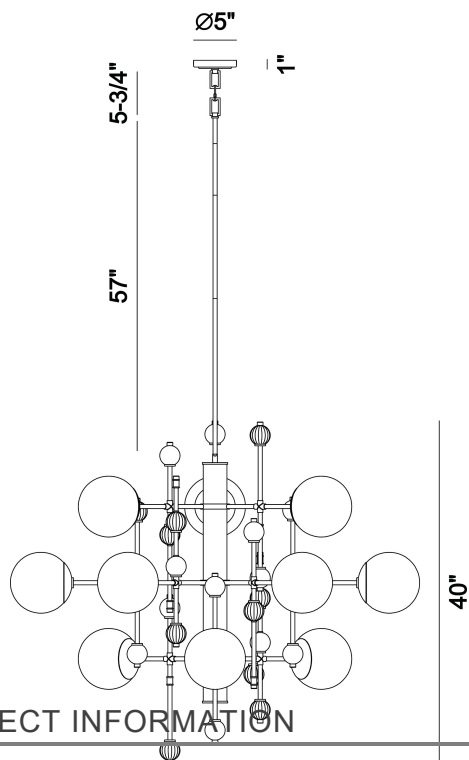

TRAITON, 3-TIERS 12-LIGHT 48IN GRAND CHANDELIER

PRODUCT DETAILS

No.	:	47223-011
Product Color	:	GOLD
Product Material	:	GOLD
Shade / Accent Colour	:	CLEAR
Shade / Accent Material	:	GLASS
Diameter	:	48"
Height	:	40"
Weight	:	39.8LBS
Shade Height	:	5"
Shade Diameter	:	5"

LIGHT SOURCE DETAILS

Number of Bulbs	:	12
Light Source Type	:	G25
Bulb Voltage	:	120V
Socket Type	:	E26
Wattage	:	60W
Total Wattage	:	720W
Bulb Included	:	NO
Dimmable	:	YES

OPTIONS AVAILABLE

ITEM NO.	FINISH	SHADE
47223-011	GOLD	CLEAR

TECHNICAL DETAILS

Hanging Support Type	:	ROD
Canopy / Backplate Height	:	0.75"
Canopy / Backplate Dia.	:	5"
IP Rating	:	IP22
Beam Angle	:	360

PROJECT INFORMATION

Job Name: Date: Type:

Comments: